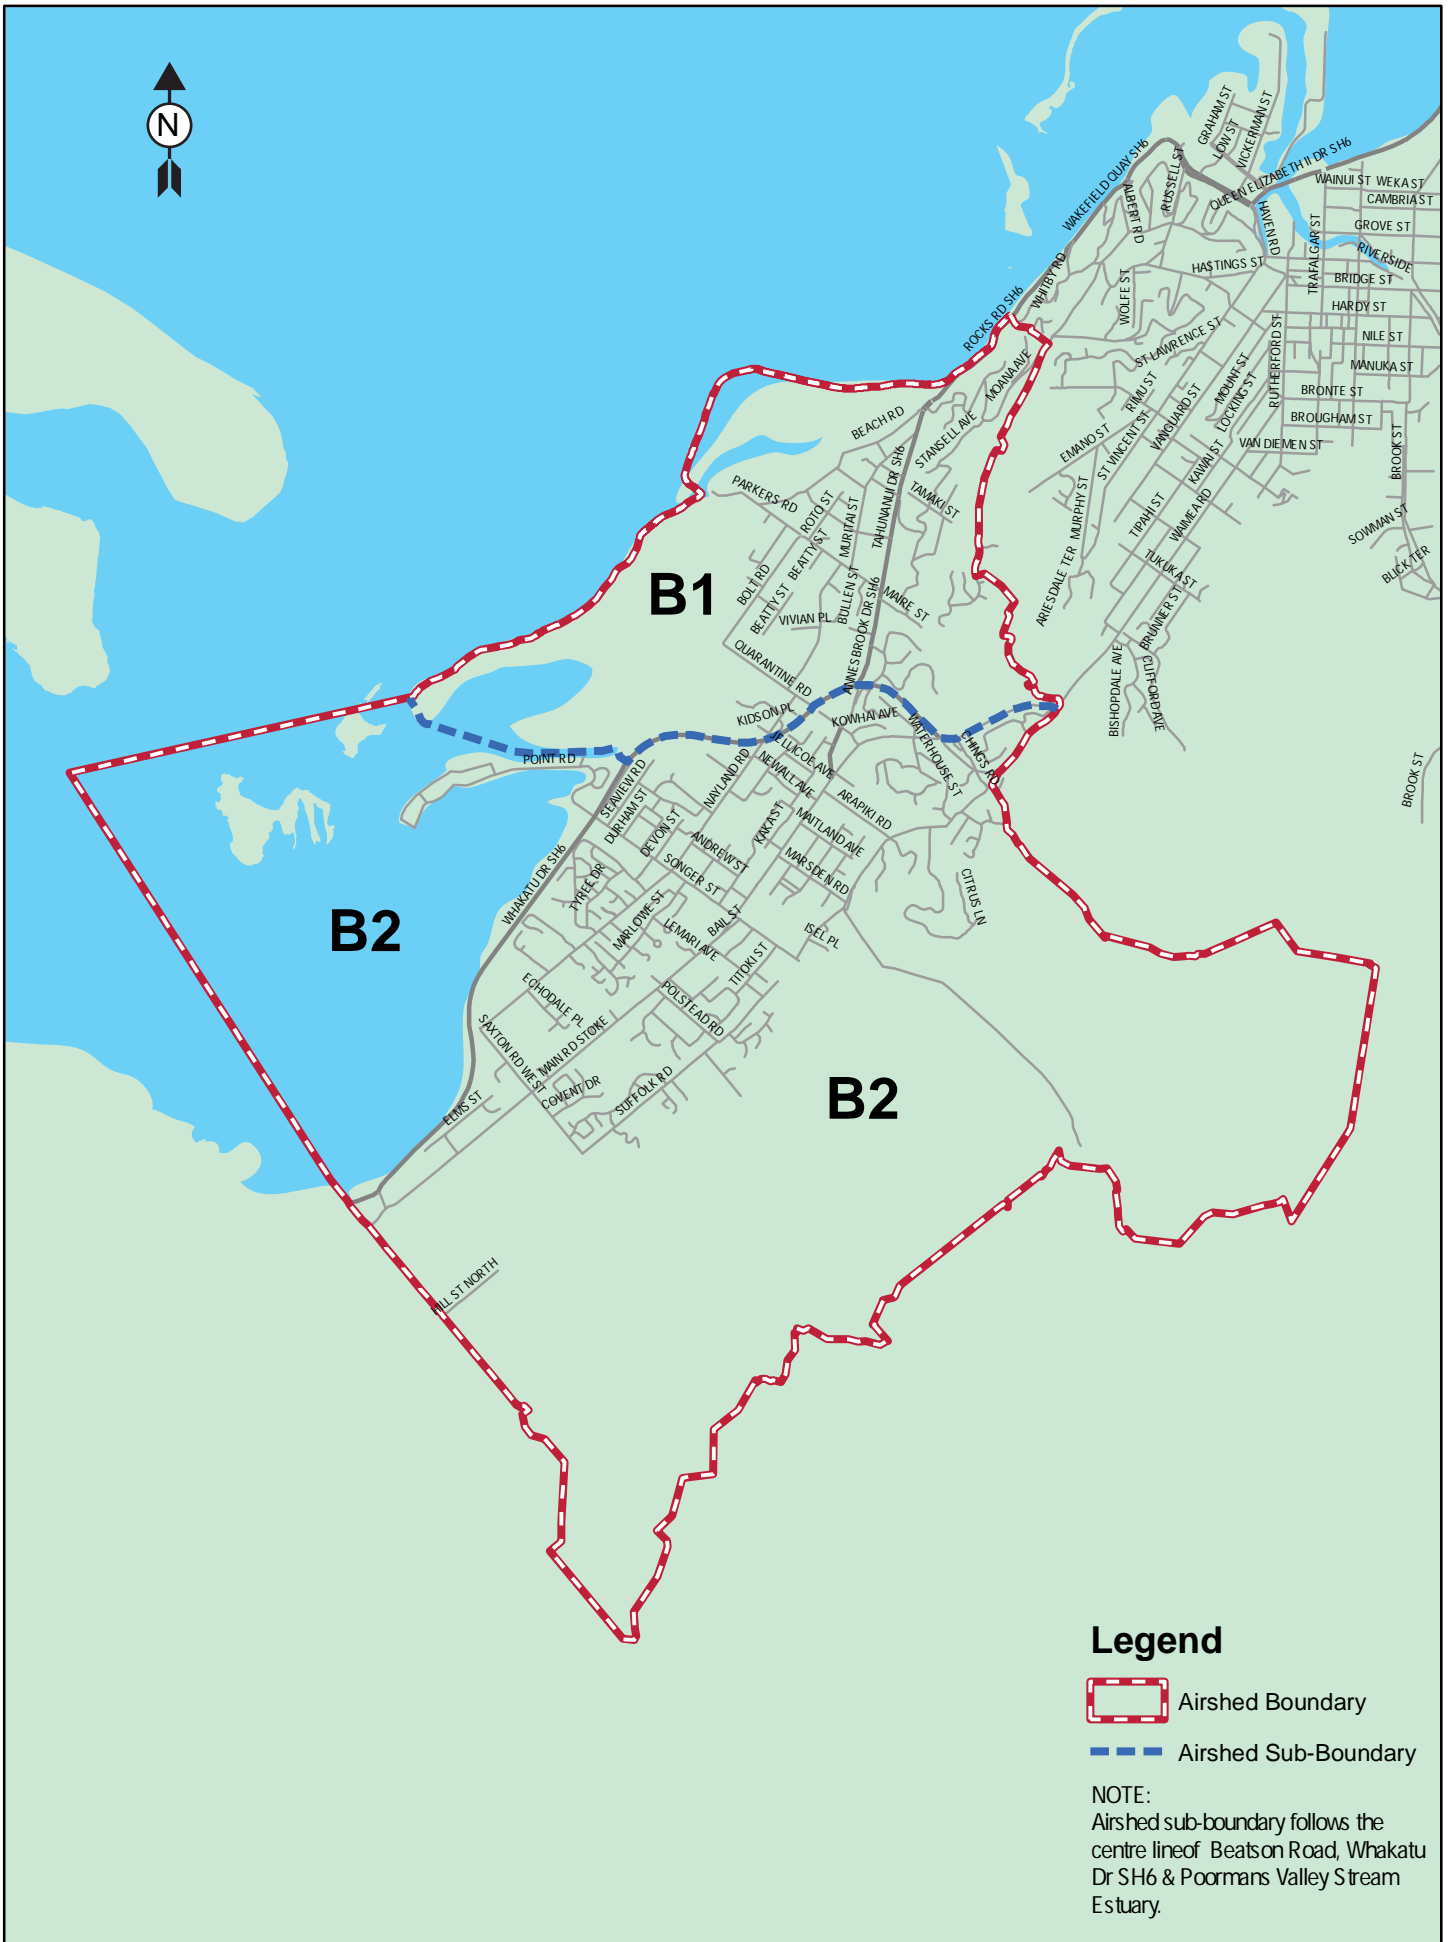

Fig. A2.2A

NELSON CITY COUNCIL AIR SHED A - NELSON SOUTH

Legend

 Airshed Boundary

NOTE:
Refer to Gazetted Map
SO356467 for Boundary Details.
Available at NCC Offices.

Fig. A2.2B

**NELSON CITY COUNCIL
AIR SHED B - TAHUNANUI & STOKE**

NOTE:
Refer to Gazetted Map
SO356468 for Boundary Details.
At NCC Offices

Fig. A2.2C

NELSON CITY COUNCIL AIR SHED C - NELSON CITY

Legend
 Airshed Boundary

NOTE:
 Refer to Gazetted Map
 S0356471 for Boundary Details
 Available at NCC Offices