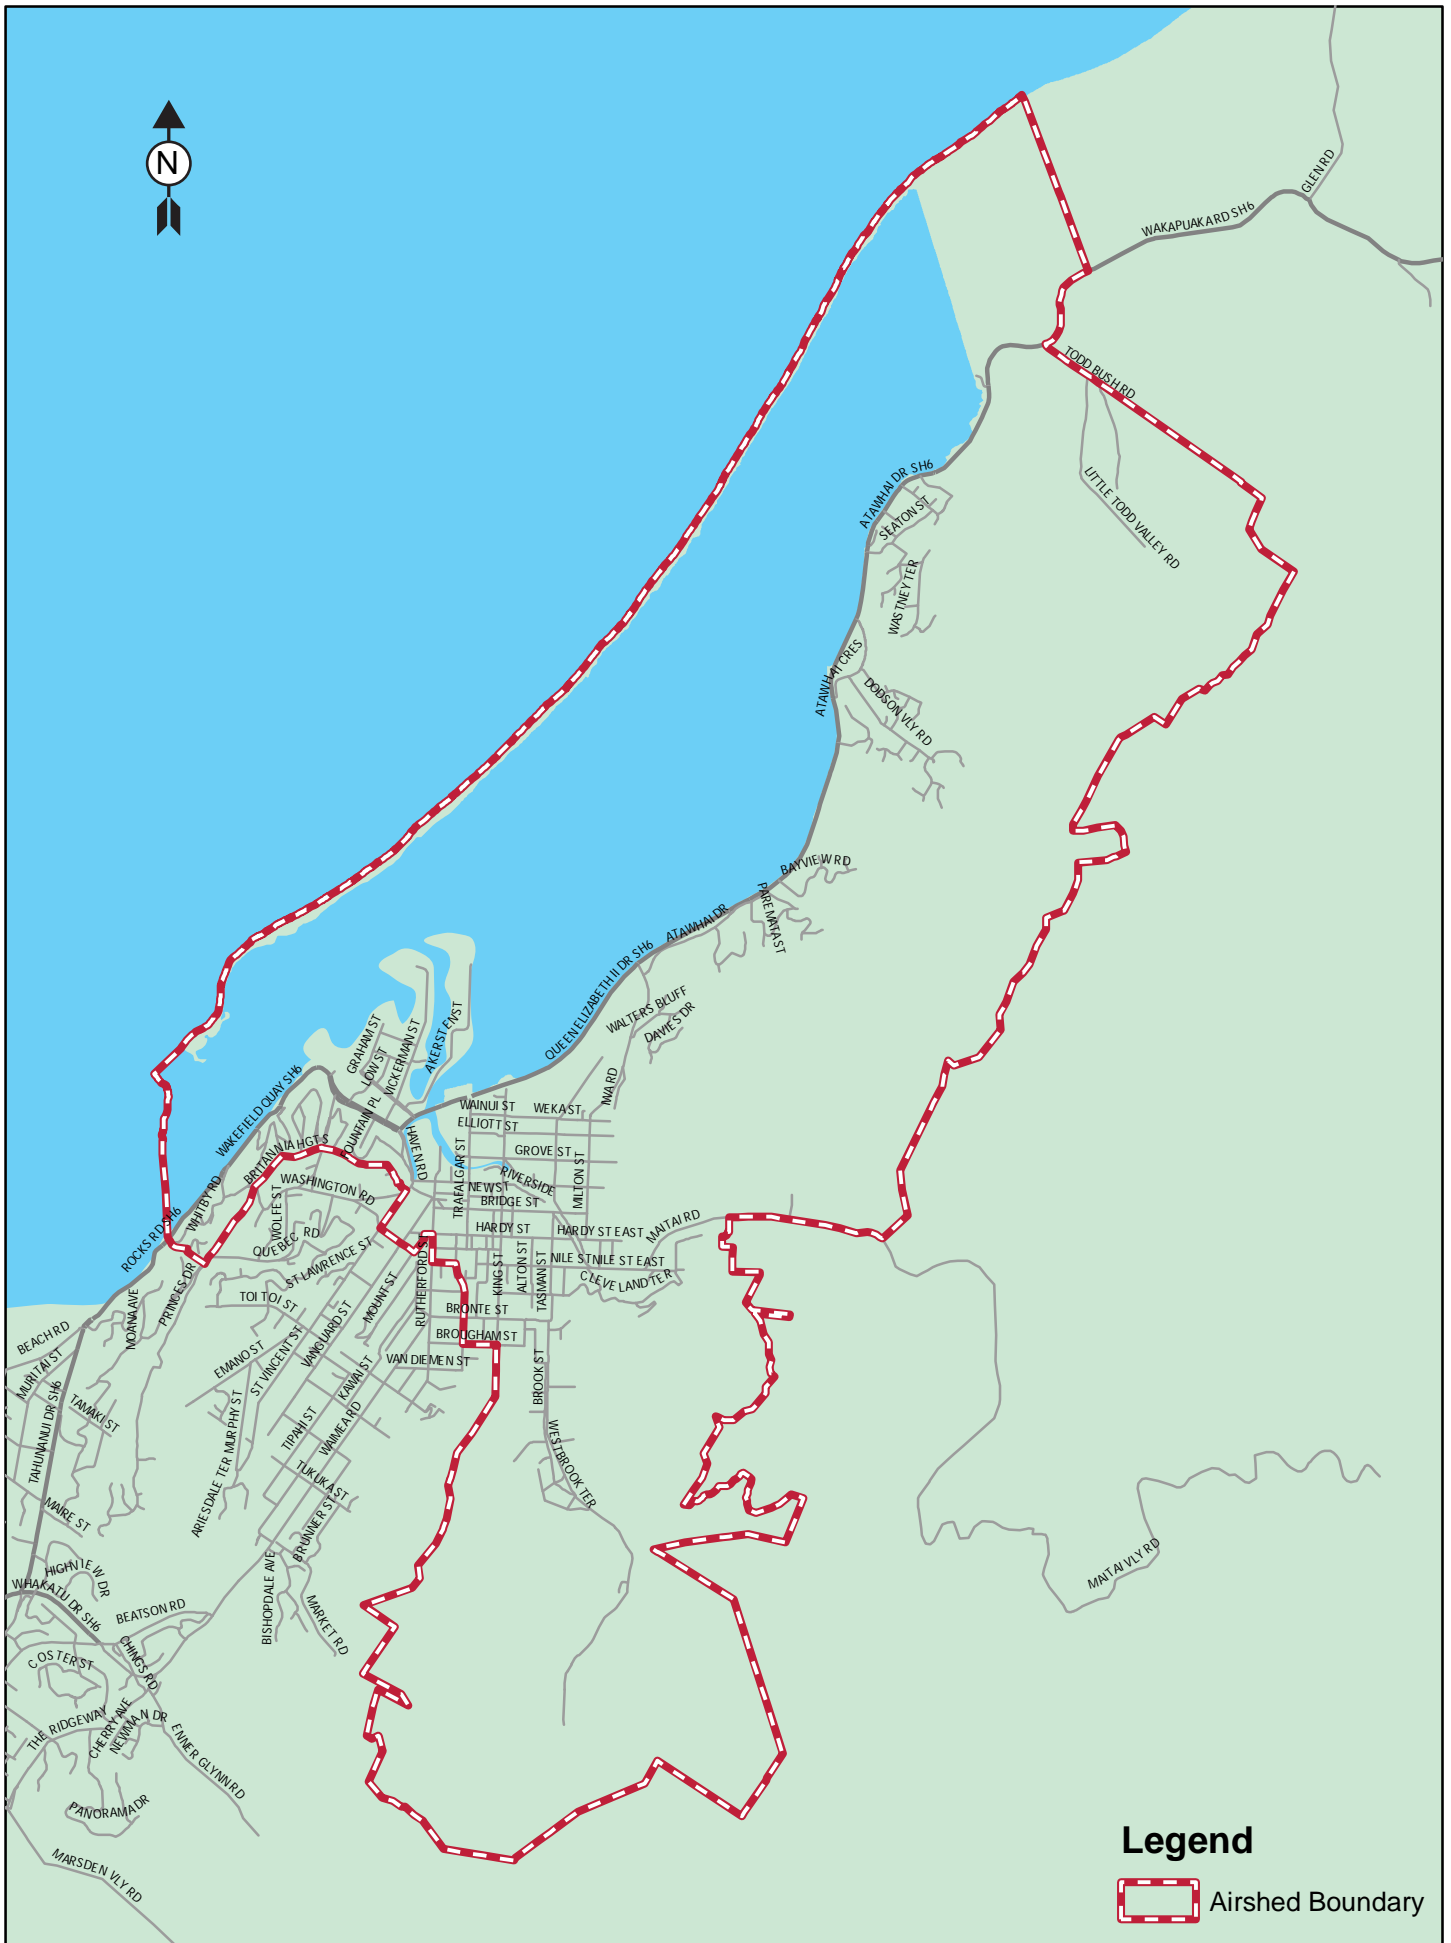

Fig. A2.2A

NELSON CITY COUNCIL AIR SHED A - NELSON SOUTH

Legend

 Airshed Boundary

NOTE:
Refer to Gazetted Map
SO356467 for Boundary Details.
Available at NCC Offices.

Fig. A2.2B

**NELSON CITY COUNCIL
AIR SHED B - TAHUNANUI & STOKE**

NOTE:
Refer to Gazetted Map
SO356468 for Boundary Details.
At NCC Offices

Fig. A2.2C

NELSON CITY COUNCIL AIR SHED C - NELSON CITY

Legend
 Airshed Boundary

NOTE:
 Refer to Gazetted Map
 S0356471 for Boundary Details
 Available at NCC Offices