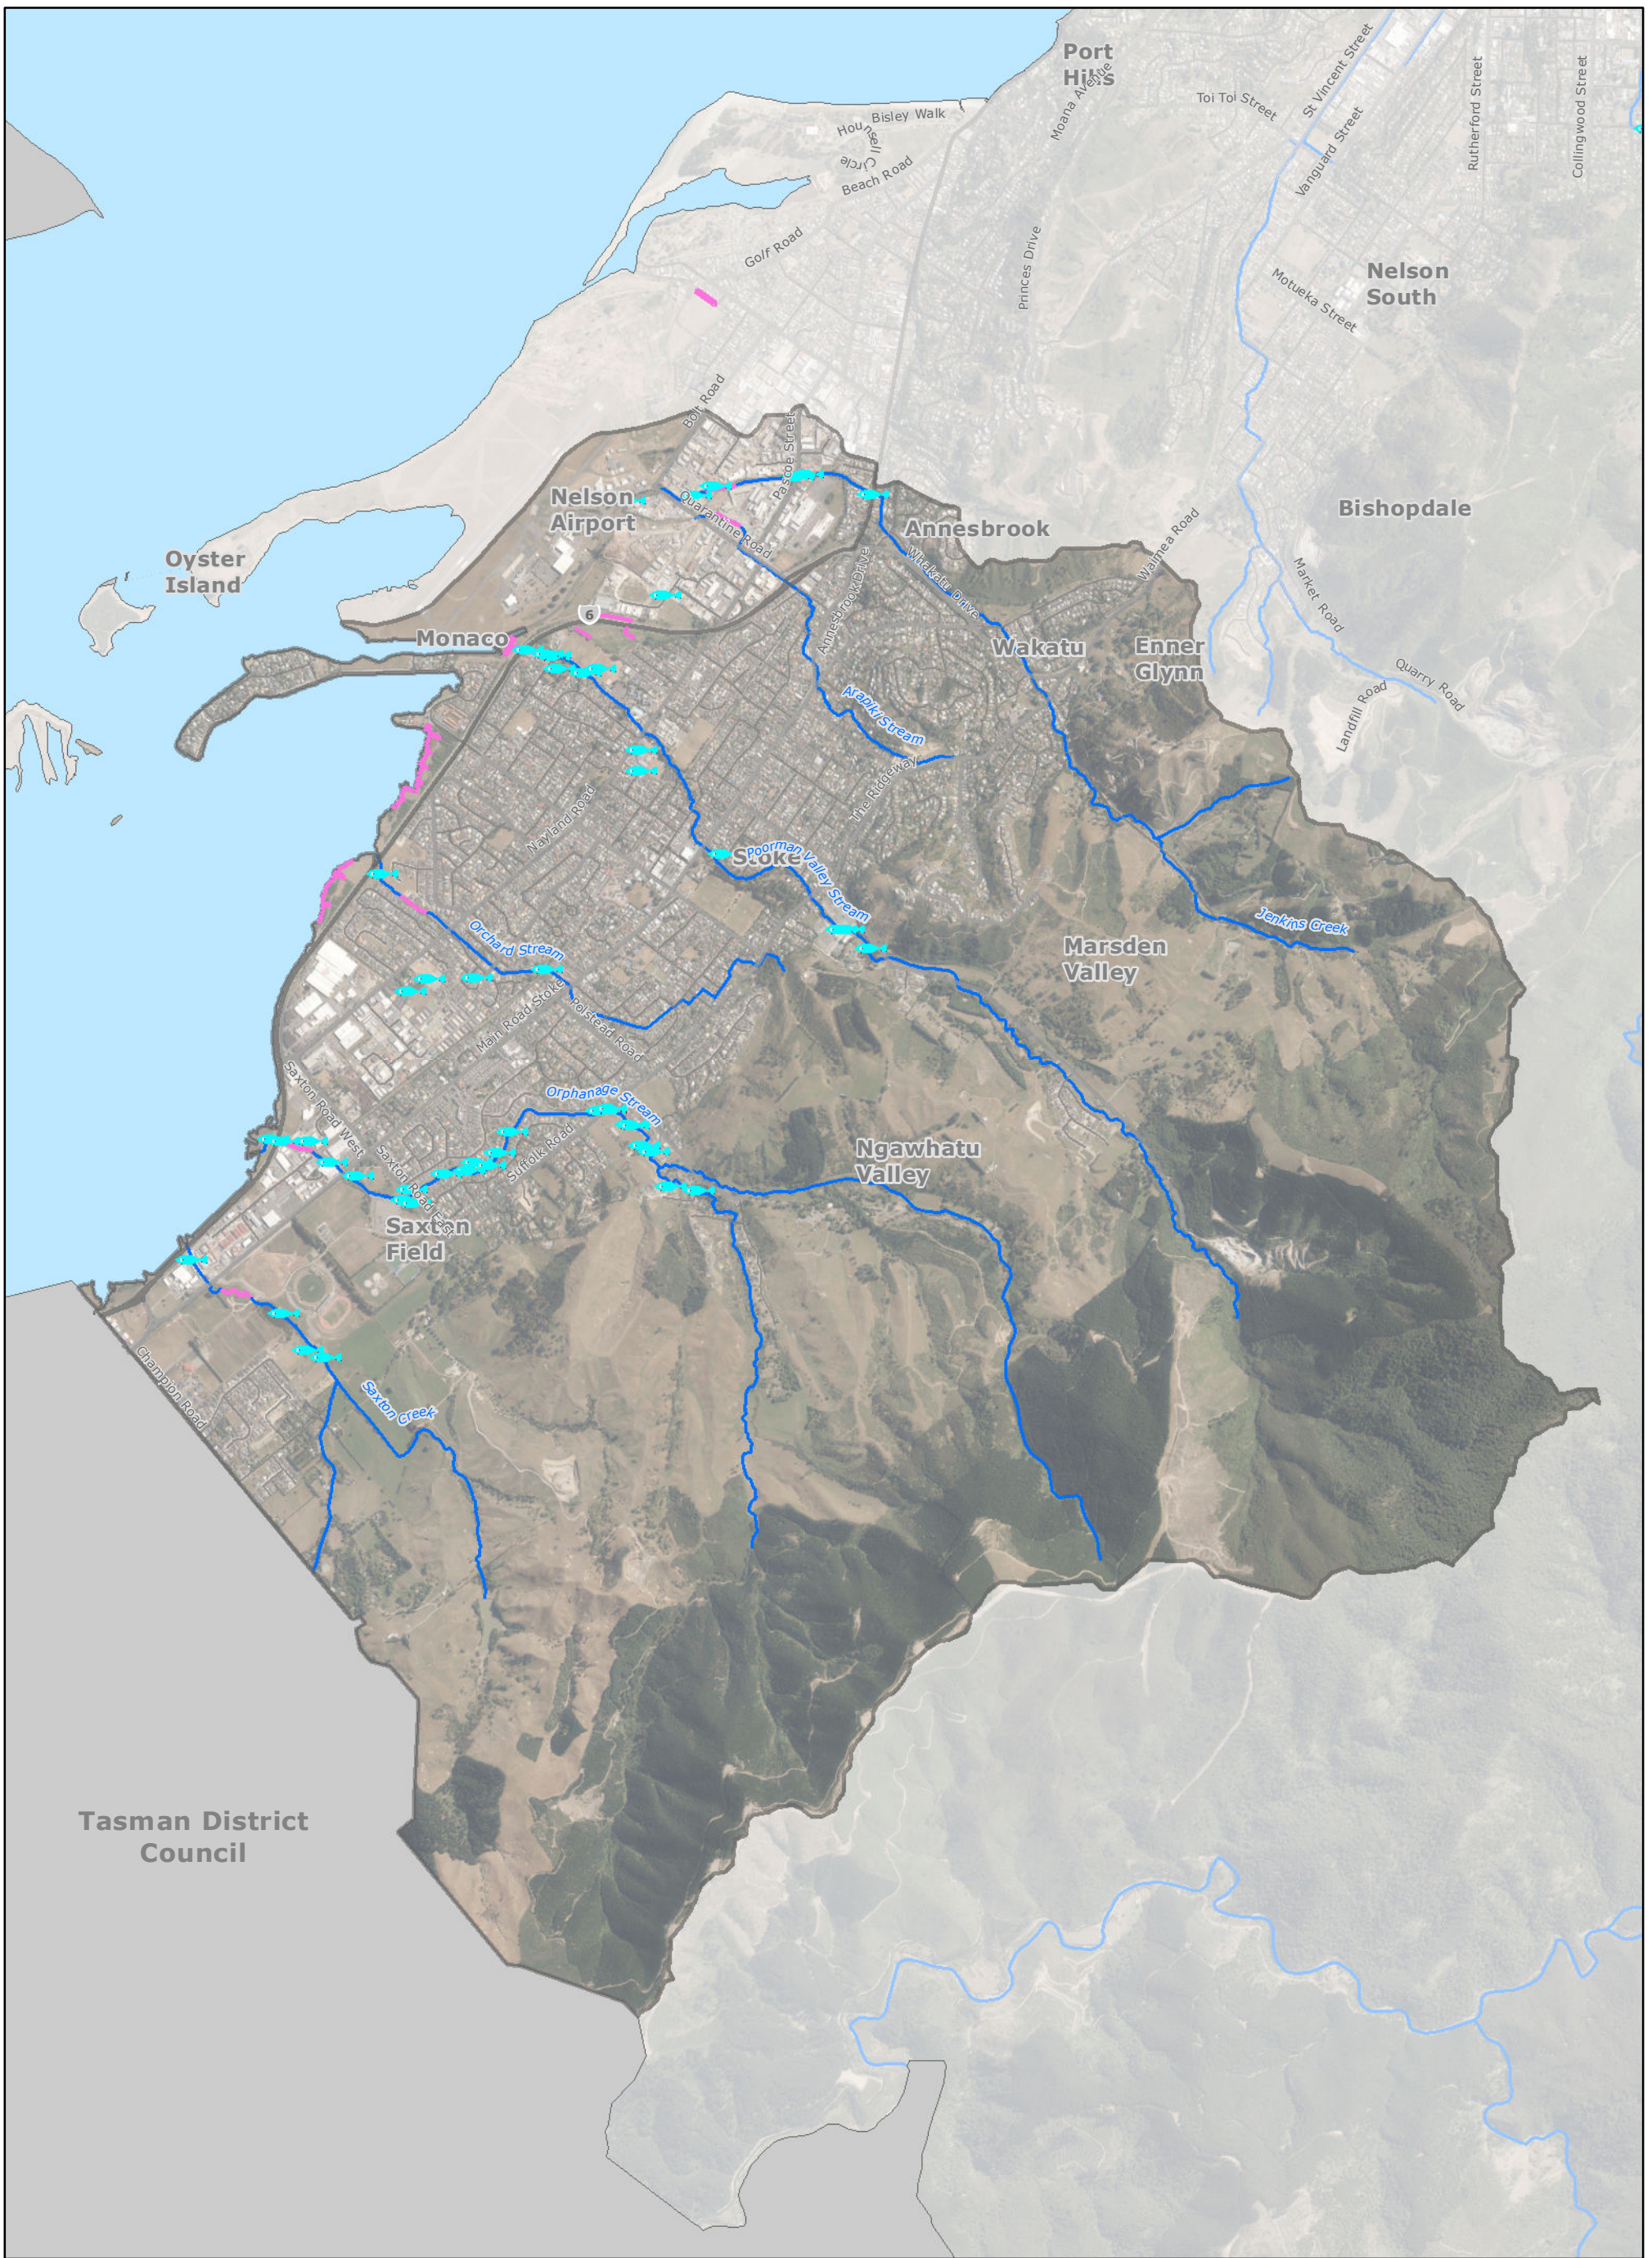

Inanga Sightings & Potential Spawning Locations

Stoke Streams

Legend

- Inanga
- Inanga Spawning Areas

Scale 1:30,000

January 2015

File Ref: A1296054
 IJT. Original map size A3.
 The map is an approximate representation only and must not be used to determine the location or size of items shown, or to identify legal boundaries. To the extent permitted by law, the Nelson City Council, their employees, agents and contractors will not be liable for any costs, damages or loss suffered as a result of the data or plan, and no warranty of any kind is given as to the accuracy or completeness of the information represented. Nelson City Council information is licensed under a Creative Commons Attribution-NonCommercial 3.0 New Zealand License. Nelson City Council data must not be sold without prior written consent. For more information please contact us. Cadastral information derived from the Land Information New Zealand. CROWN COPYRIGHT RESERVED.

Koara & Kokopu Sightings

Stoke Streams

Legend

- Koaro
- Giant Kokopu
- Banded Kokopu
- Shortjaw Kokopu

Scale 1:30,000

January 2015

File Ref: A1296054
 IJT. Original map size A3.
 The map is an approximate representation only and must not be used to determine the location or size of items shown, or to identify legal boundaries. To the extent permitted by law, the Nelson City Council, their employees, agents and contractors will not be liable for any costs, damages or loss suffered as a result of the data or plan, and no warranty of any kind is given as to the accuracy or completeness of the information represented.
 Nelson City Council information is licensed under a Creative Commons Attribution-NonCommercial 3.0 New Zealand License. Nelson City Council data must not be sold without prior written consent.
 For more information please contact us. Cadastral information derived from the Land Information New Zealand. CROWN COPYRIGHT RESERVED.