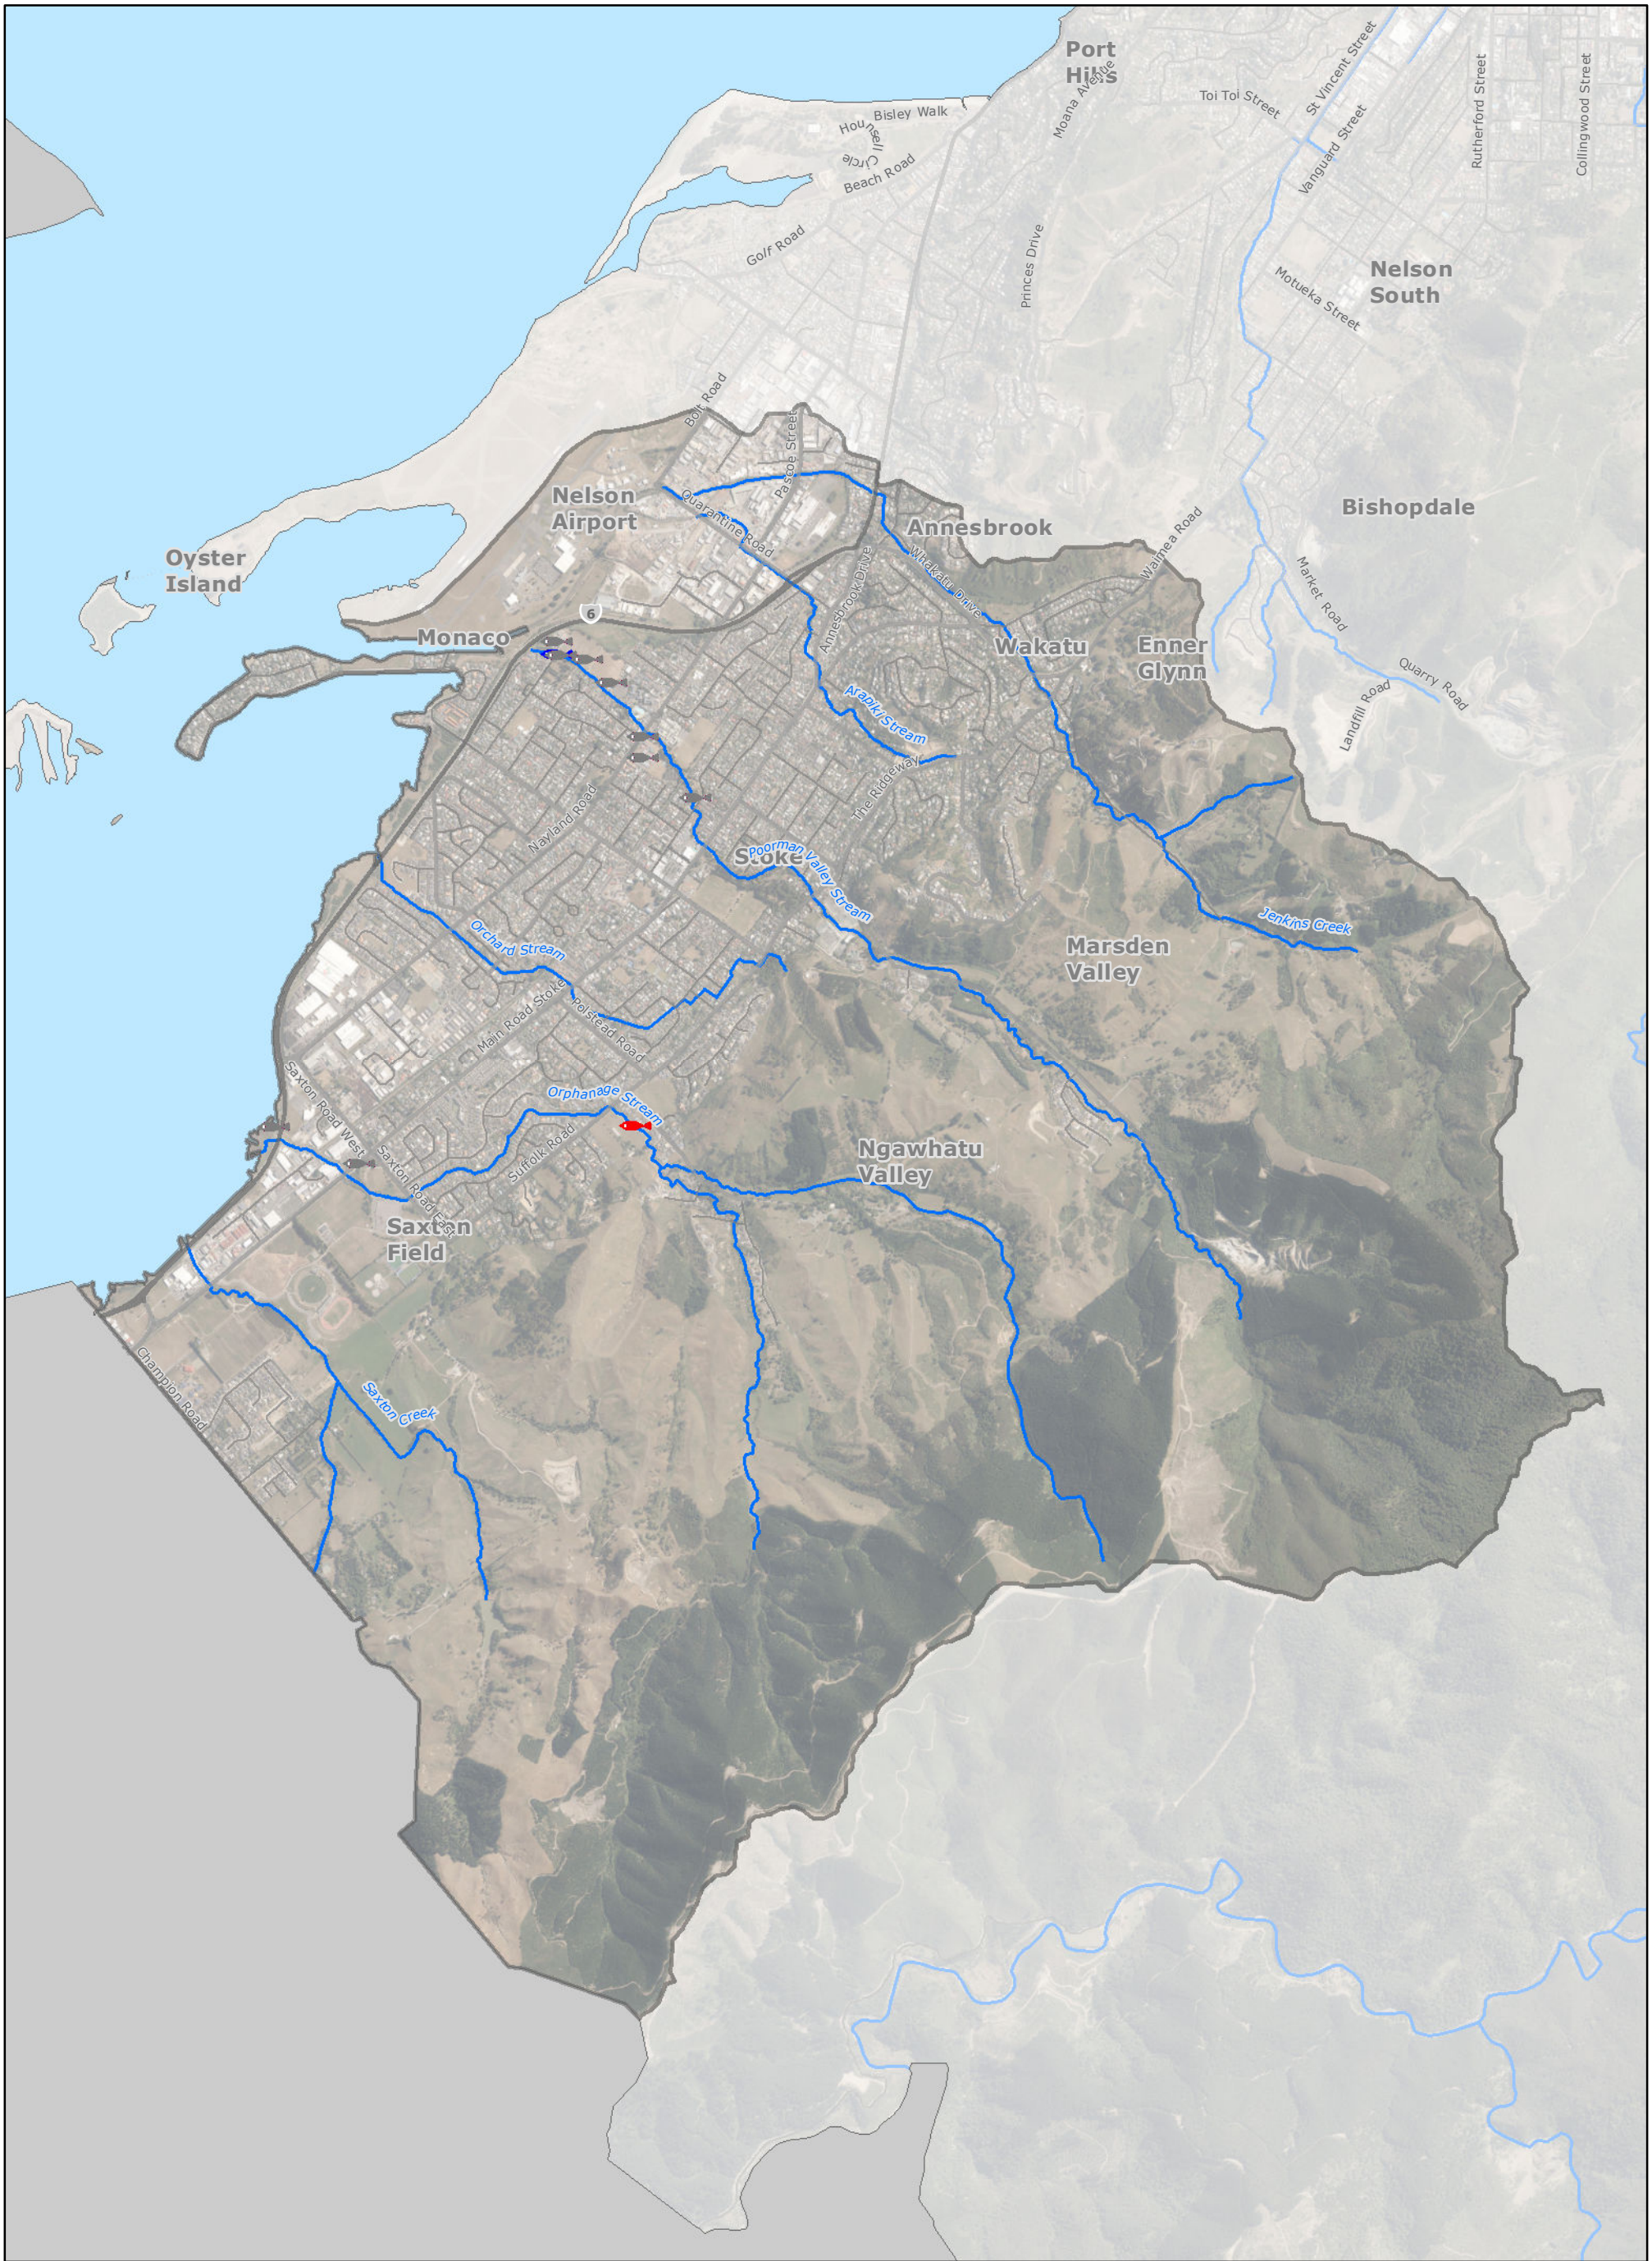

Koara & Kokopu Sightings

Stoke Streams

Legend

- Koaro
- Giant Kokopu
- Banded Kokopu
- Shortjaw Kokopu

Scale 1:30,000

January 2015

File Ref: A1296054
 IJT. Original map size A3.
 The map is an approximate representation only and must not be used to determine the location or size of items shown, or to identify legal boundaries. To the extent permitted by law, the Nelson City Council, their employees, agents and contractors will not be liable for any costs, damages or loss suffered as a result of the data or plan, and no warranty of any kind is given as to the accuracy or completeness of the information represented.
 Nelson City Council information is licensed under a Creative Commons Attribution-NonCommercial 3.0 New Zealand License. Nelson City Council data must not be sold without prior written consent.
 For more information please contact us. Cadastral information derived from the Land Information New Zealand. CROWN COPYRIGHT RESERVED.

Smelt, Lamprey & Torrent Fish Sightings

Stoke Streams

Legend

- Smelt
- Torrent Fish
- Lamprey

Scale 1:30,000

January 2015

File Ref: A1296054
 IJT. Original map size A3.
 The map is an approximate representation only and must not be used to determine the location or size of items shown, or to identify legal boundaries. To the extent permitted by law, the Nelson City Council, their employees, agents and contractors will not be liable for any costs, damages or loss suffered as a result of the data or plan, and no warranty of any kind is given as to the accuracy or completeness of the information represented.
 Nelson City Council information is licensed under a Creative Commons Attribution-NonCommercial 3.0 New Zealand License. Nelson City Council data must not be sold without prior written consent.
 For more information please contact us. Cadastral information derived from the Land Information New Zealand. CROWN COPYRIGHT RESERVED.