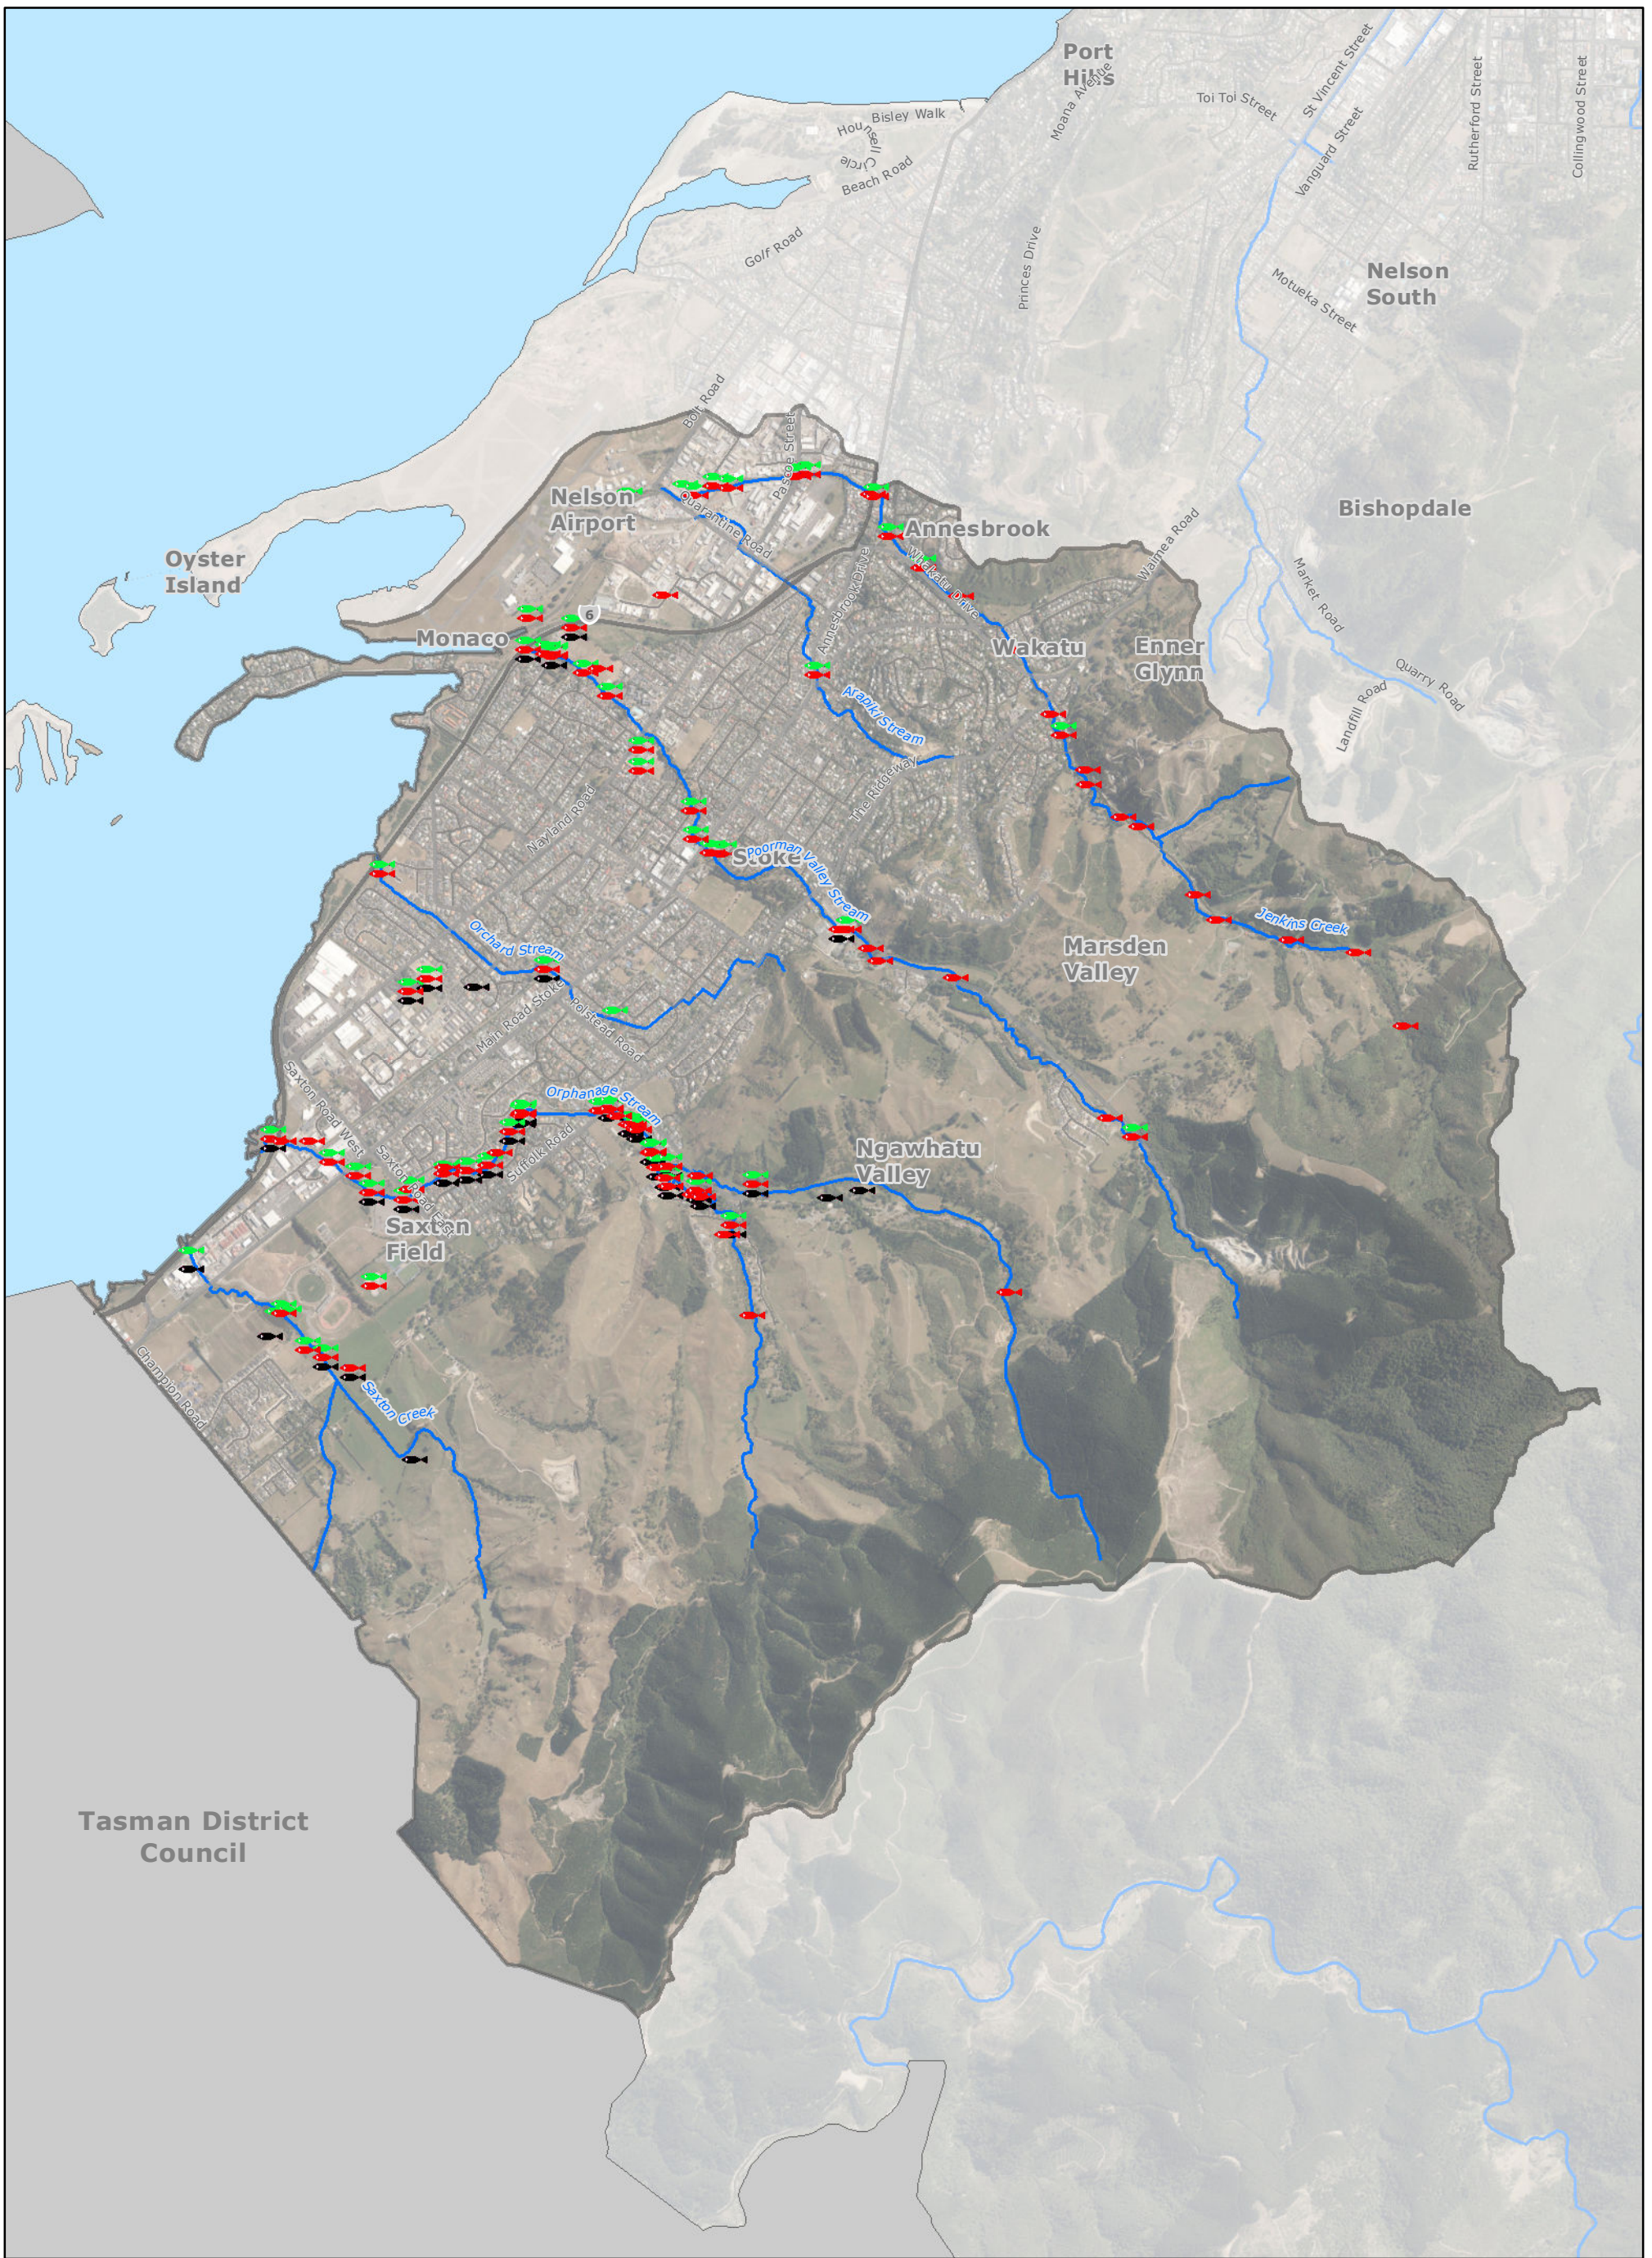

Eel Sightings

Stoke Streams

Legend

- Longfin Eel
- Unidentified Eel
- Shortfin Eel

Scale 1:30,000

N

January 2015

File Ref: A1296054
IJT. Original map size A3.
The map is an approximate representation only and must not be used to determine the location or size of items shown, or to identify legal boundaries. To the extent permitted by law, the Nelson City Council, their employees, agents and contractors will not be liable for any costs, damages or loss suffered as a result of the data or plan, and no warranty of any kind is given as to the accuracy or completeness of the information represented.
Nelson City Council information is licensed under a Creative Commons Attribution-NonCommercial 3.0 New Zealand License. Nelson City Council data must not be sold without prior written consent.
For more information please contact us. Cadastral information derived from the Land Information New Zealand. CROWN COPYRIGHT RESERVED.