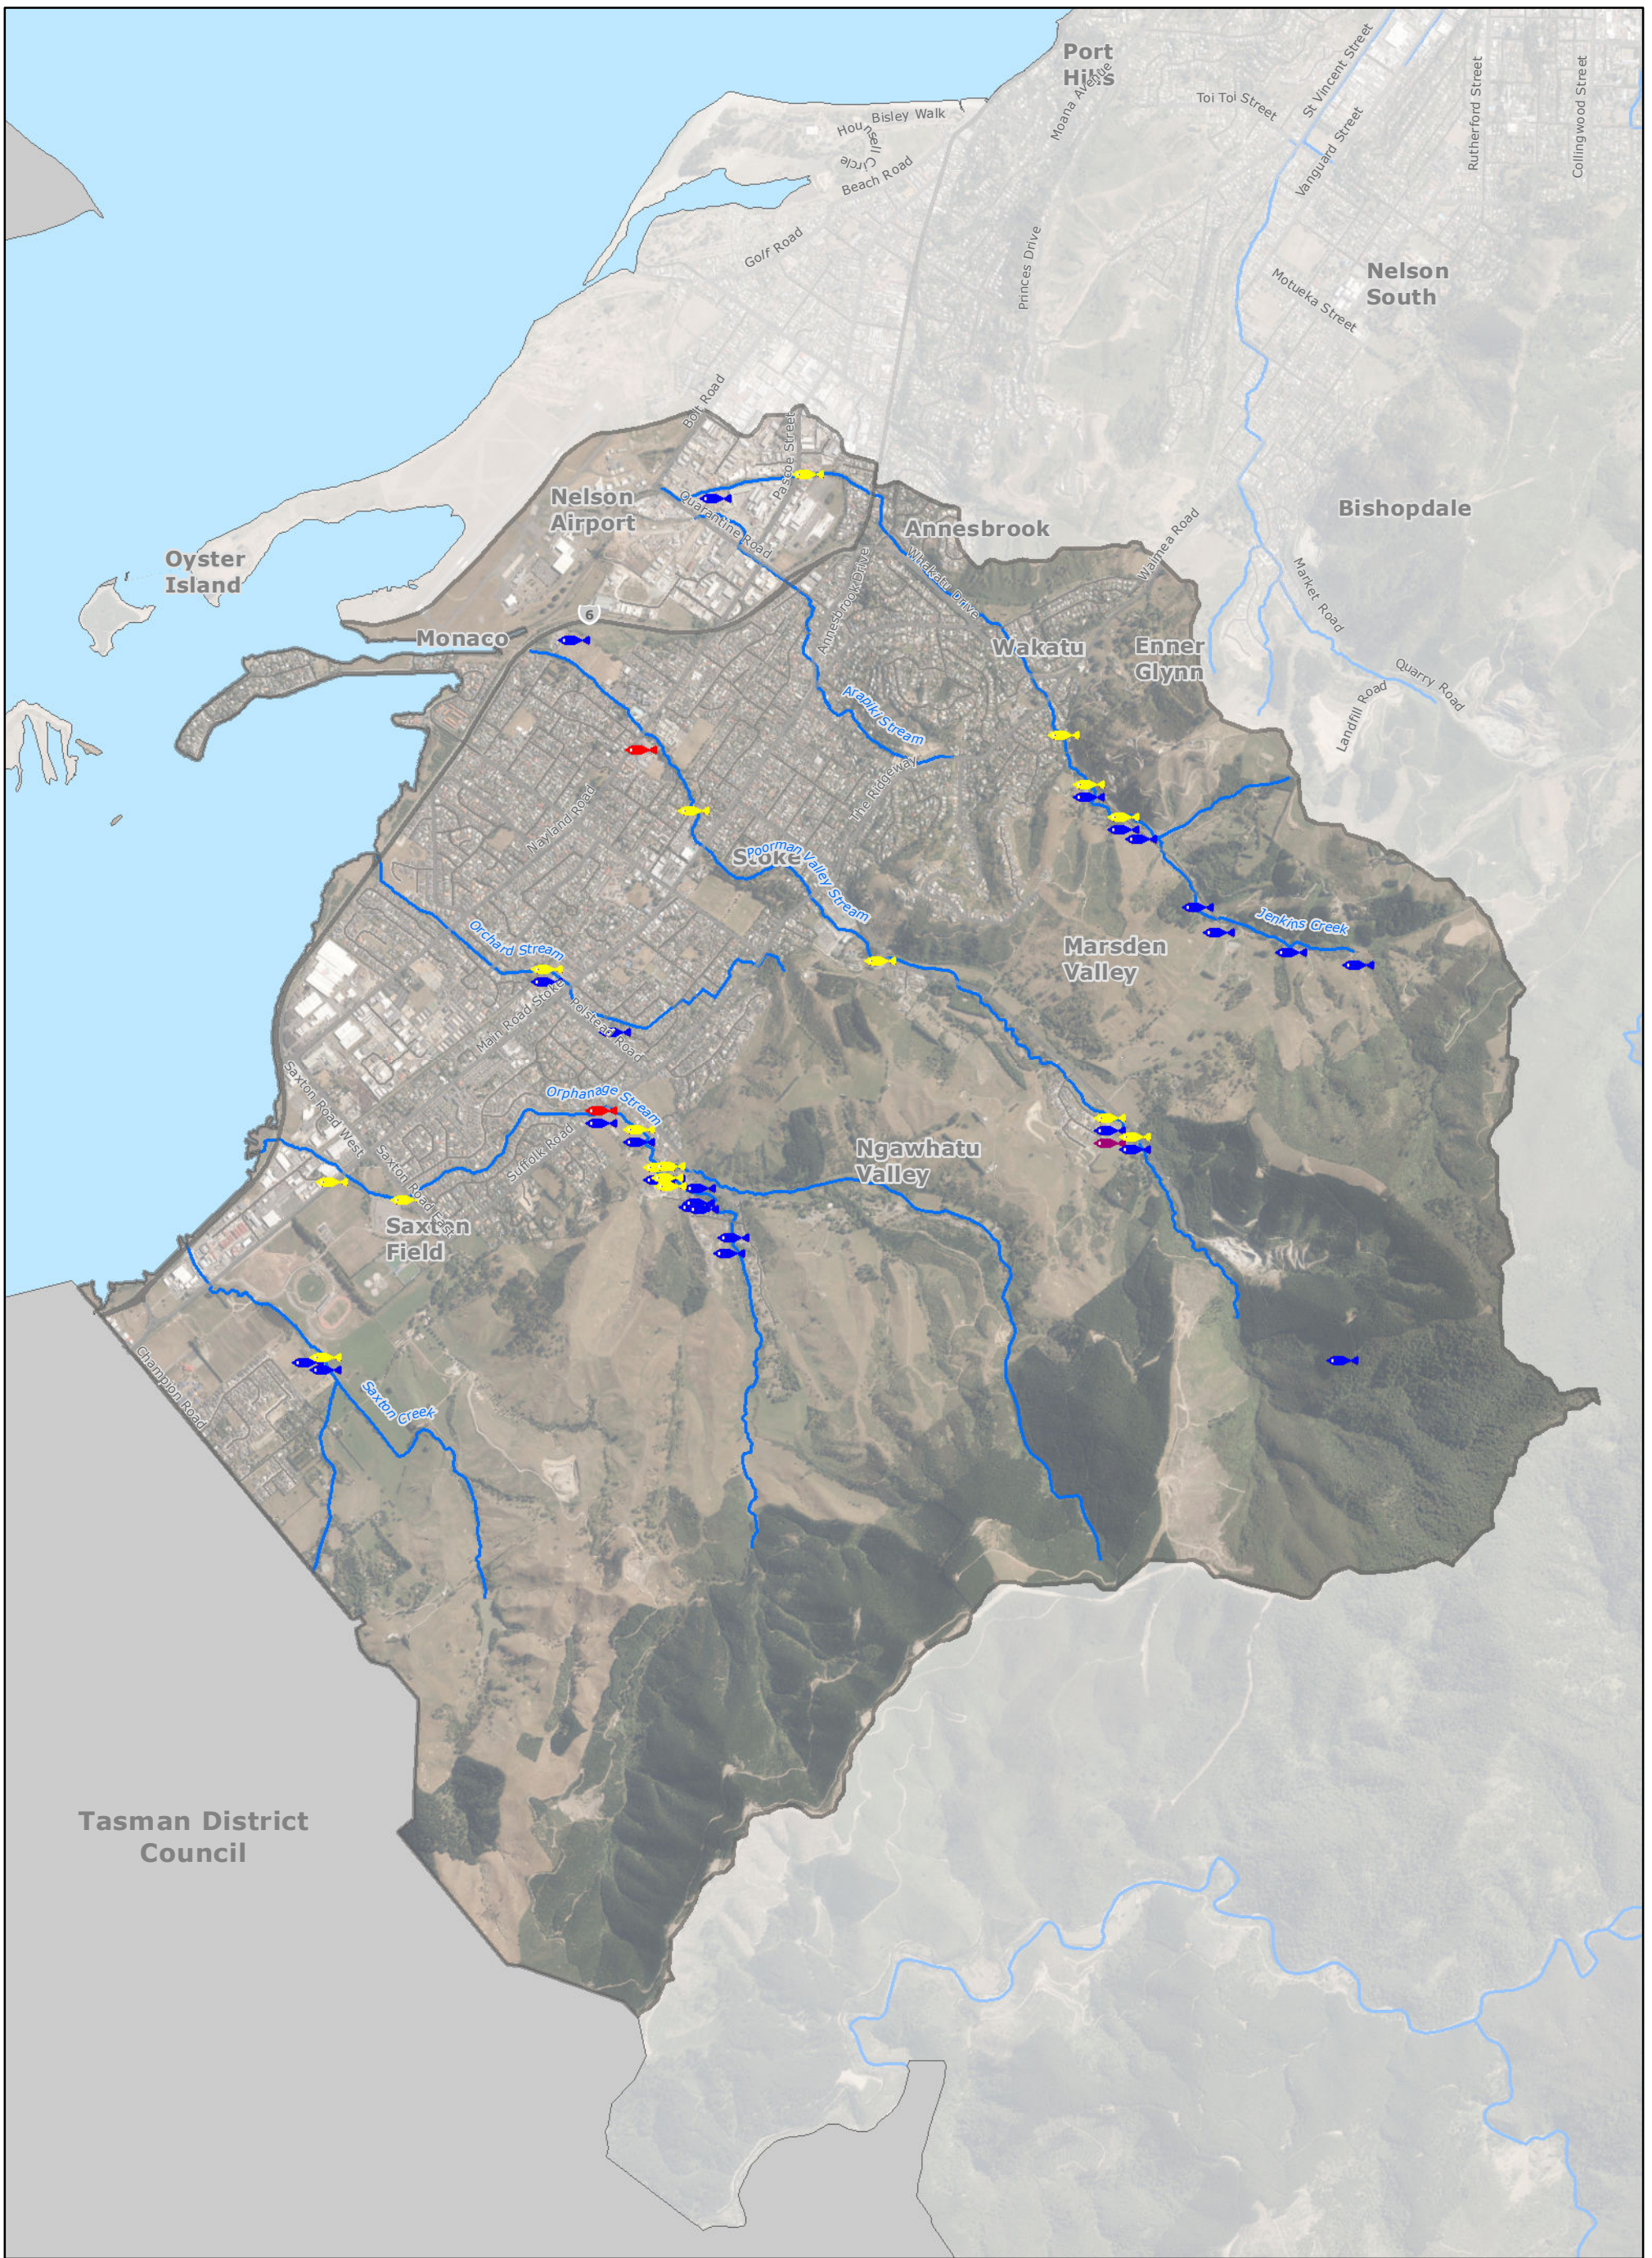

Inanga Sightings & Potential Spawning Locations

Stoke Streams

Legend

- Inanga
- Inanga Spawning Areas

Scale 1:30,000

January 2015

File Ref: A1296054
 IJT. Original map size A3.
 The map is an approximate representation only and must not be used to determine the location or size of items shown, or to identify legal boundaries. To the extent permitted by law, the Nelson City Council, their employees, agents and contractors will not be liable for any costs, damages or loss suffered as a result of the data or plan, and no warranty of any kind is given as to the accuracy or completeness of the information represented. Nelson City Council information is licensed under a Creative Commons Attribution-NonCommercial 3.0 New Zealand License. Nelson City Council data must not be sold without prior written consent. For more information please contact us. Cadastral information derived from the Land Information New Zealand. CROWN COPYRIGHT RESERVED.

Koara & Kokopu Sightings

Stoke Streams

Legend

- Koaro
- Giant Kokopu
- Banded Kokopu
- Shortjaw Kokopu

Scale 1:30,000

January 2015

File Ref: A1296054
 IJT. Original map size A3.
 The map is an approximate representation only and must not be used to determine the location or size of items shown, or to identify legal boundaries. To the extent permitted by law, the Nelson City Council, their employees, agents and contractors will not be liable for any costs, damages or loss suffered as a result of the data or plan, and no warranty of any kind is given as to the accuracy or completeness of the information represented.
 Nelson City Council information is licensed under a Creative Commons Attribution-NonCommercial 3.0 New Zealand License. Nelson City Council data must not be sold without prior written consent.
 For more information please contact us. Cadastral information derived from the Land Information New Zealand. CROWN COPYRIGHT RESERVED.