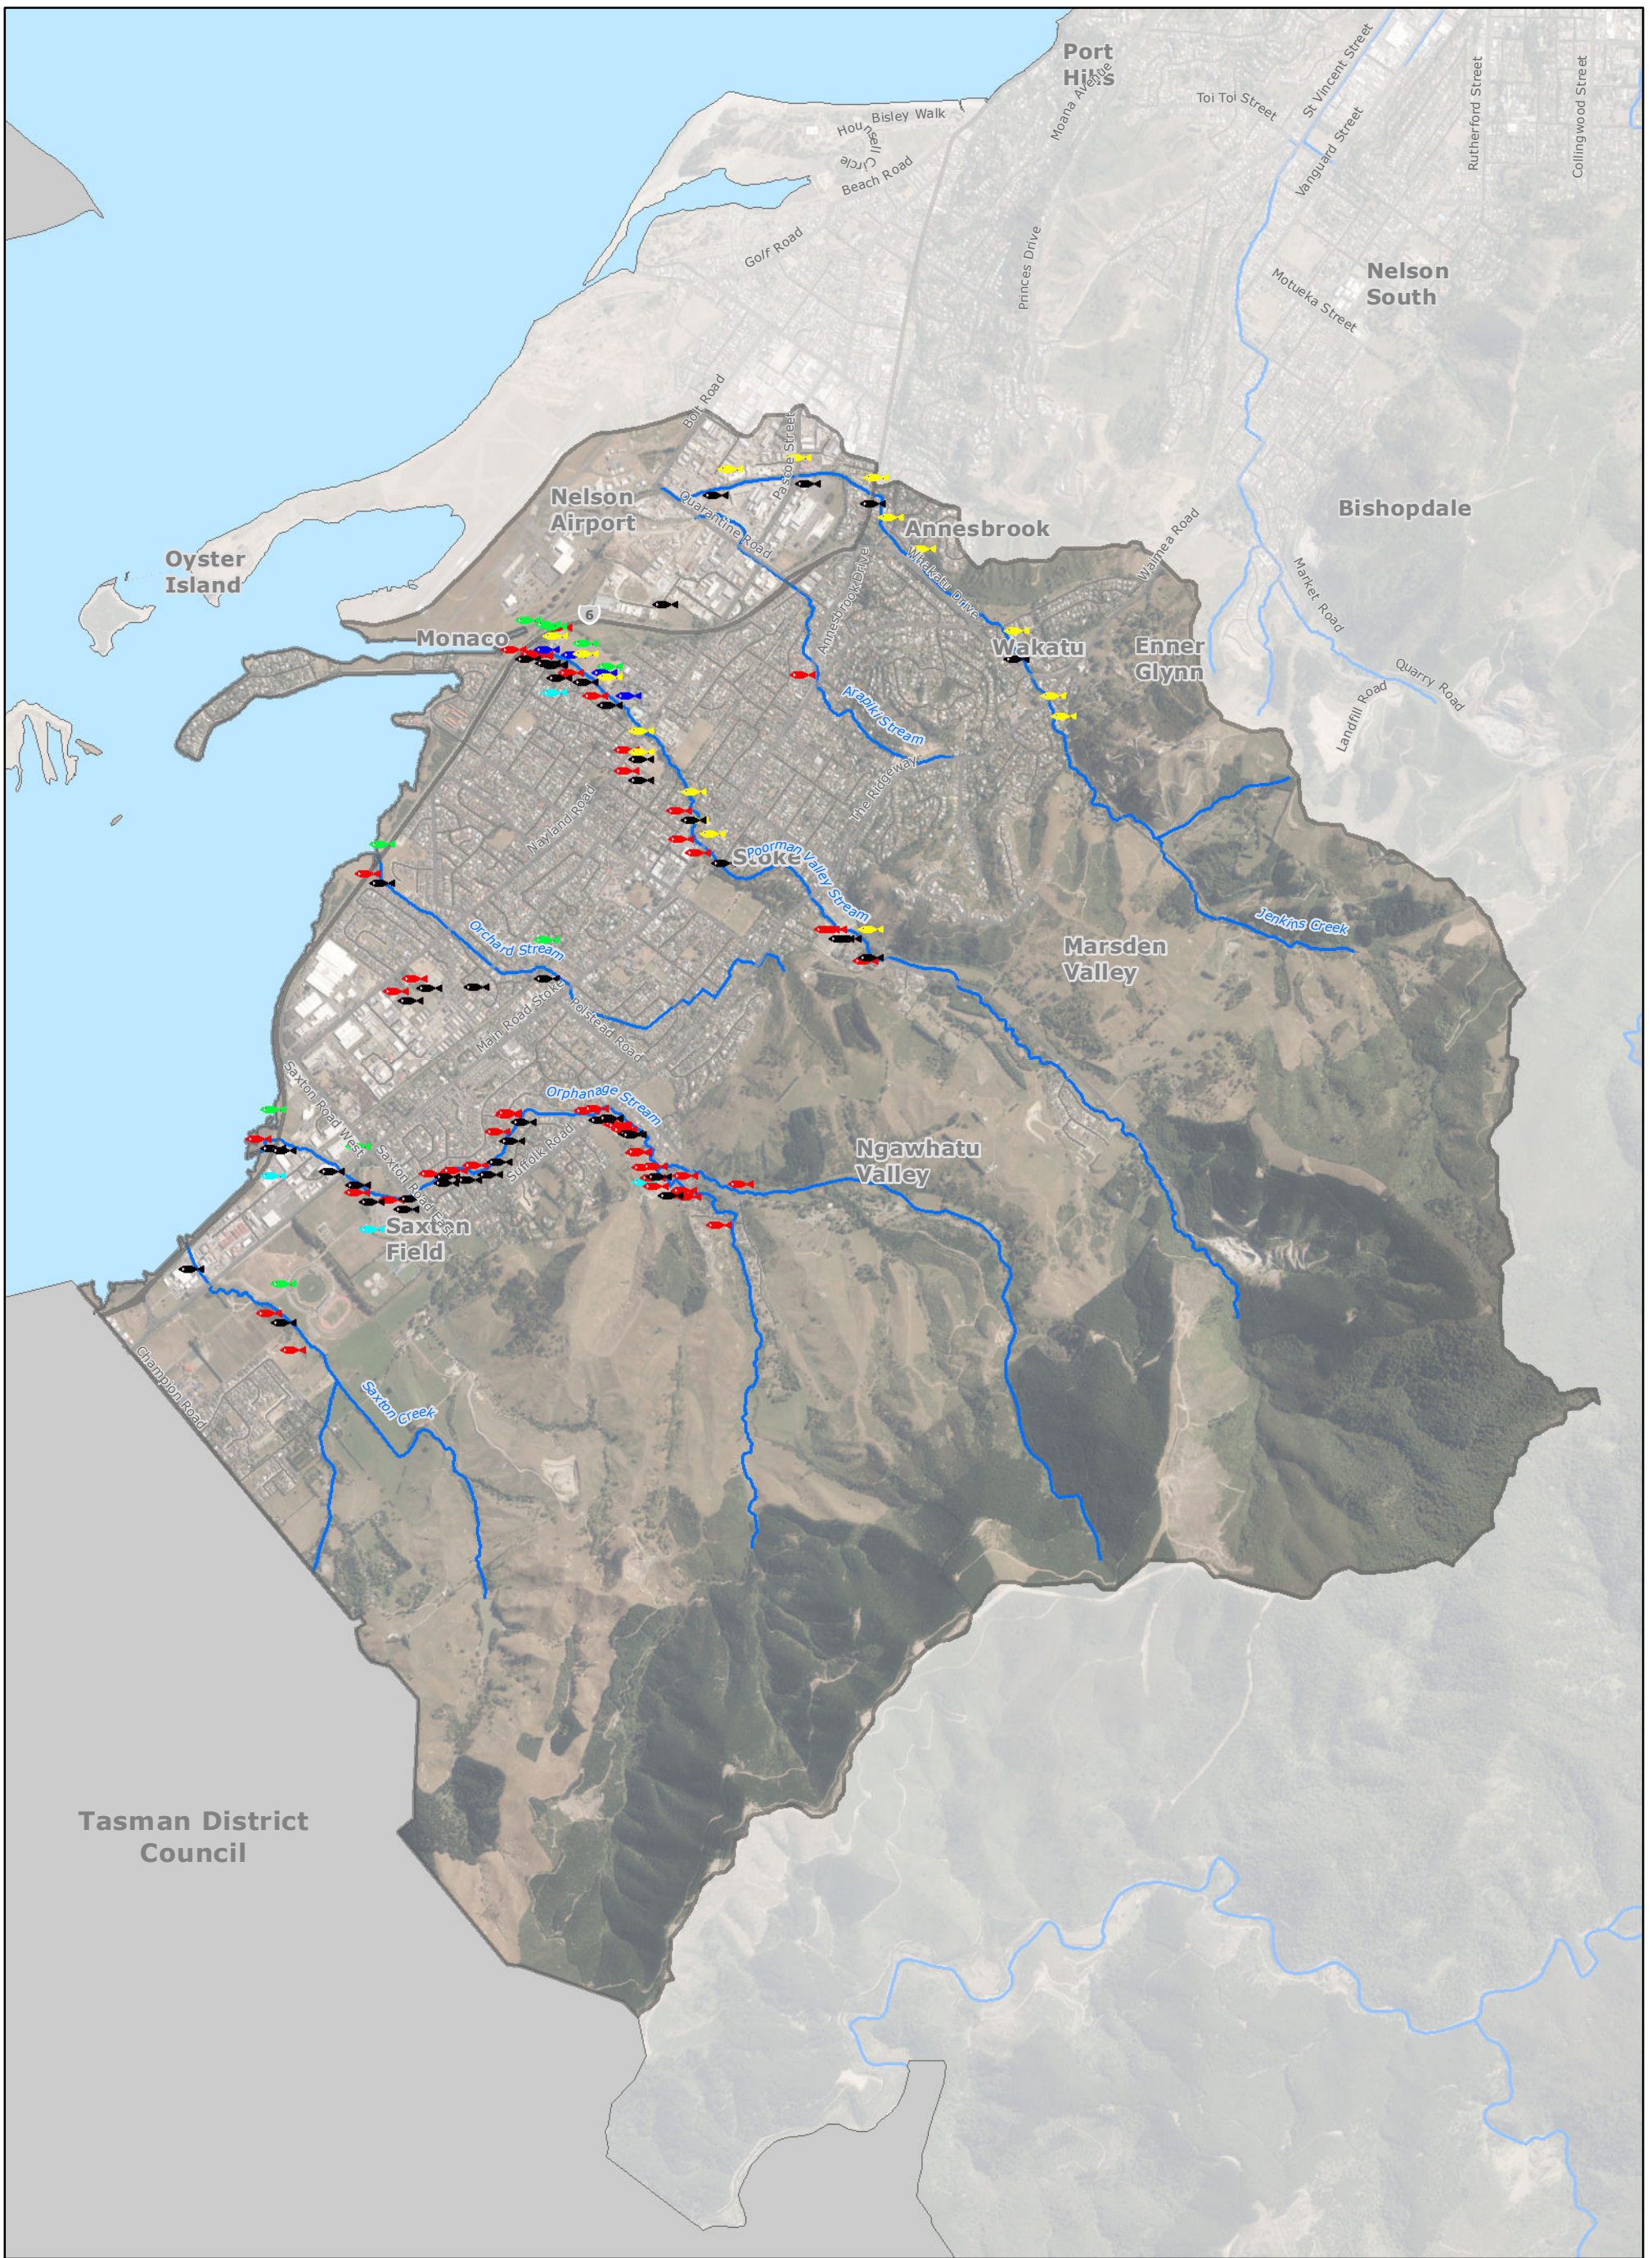

Brown Trout Sightings

Stoke Streams

Legend

 Brown Trout

Scale 1:30,000

N

January 2015

File Ref: A1296054
 IJT. Original map size A3.
 The map is an approximate representation only and must not be used to determine the location or size of items shown, or to identify legal boundaries. To the extent permitted by law, the Nelson City Council, their employees, agents and contractors will not be liable for any costs, damages or loss suffered as a result of the data or plan, and no warranty of any kind is given as to the accuracy or completeness of the information represented. Nelson City Council information is licensed under a Creative Commons Attribution-NonCommercial 3.0 New Zealand License. Nelson City Council data must not be sold without prior written consent. For more information please contact us. Cadastral information derived from the Land Information New Zealand. CROWN COPYRIGHT RESERVED.

Koara & Kokopu Sightings

Stoke Streams

Legend

- Koaro
- Giant Kokopu
- Banded Kokopu
- Shortjaw Kokopu

Scale 1:30,000

January 2015

File Ref: A1296054
 IJT. Original map size A3.
 The map is an approximate representation only and must not be used to determine the location or size of items shown, or to identify legal boundaries. To the extent permitted by law, the Nelson City Council, their employees, agents and contractors will not be liable for any costs, damages or loss suffered as a result of the data or plan, and no warranty of any kind is given as to the accuracy or completeness of the information represented.
 Nelson City Council information is licensed under a Creative Commons Attribution-NonCommercial 3.0 New Zealand License. Nelson City Council data must not be sold without prior written consent.
 For more information please contact us. Cadastral information derived from the Land Information New Zealand. CROWN COPYRIGHT RESERVED.