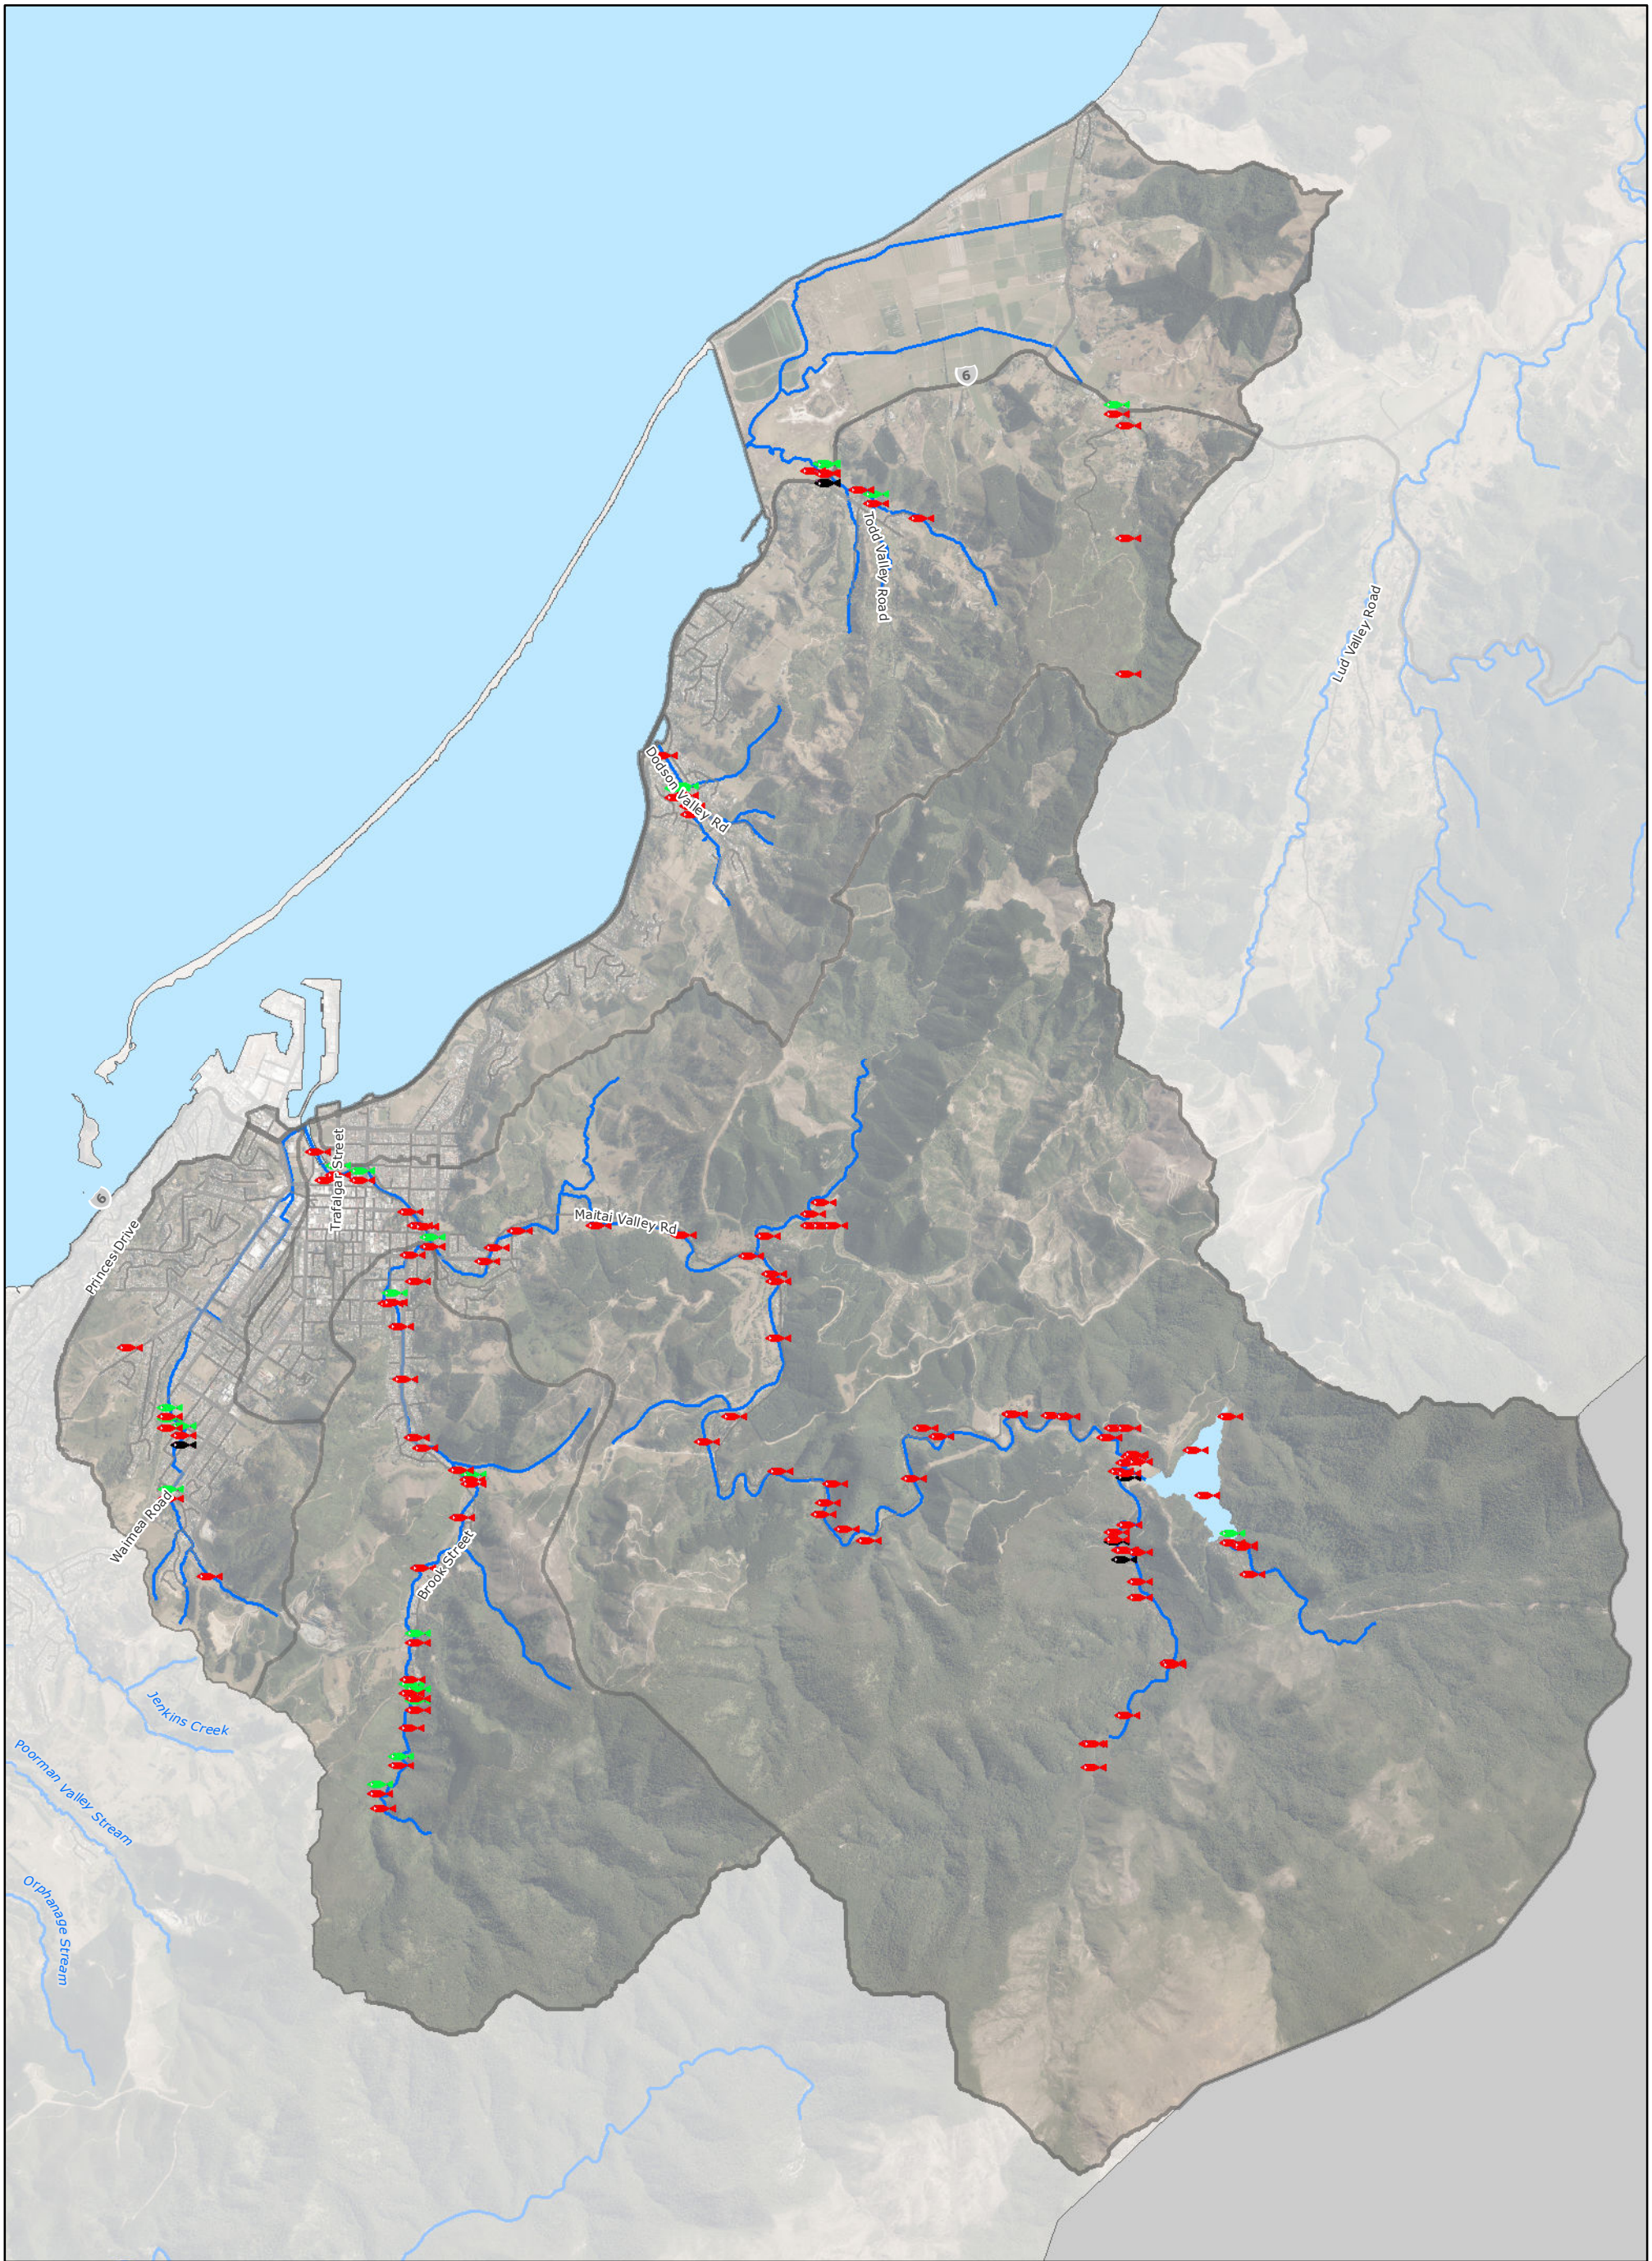

Eel Sightings

Maitai

Legend

- 🐟 Longfin Eel
- 🐟 Shortfin Eel
- 🐟 Unidentified Eel

N

January 2015