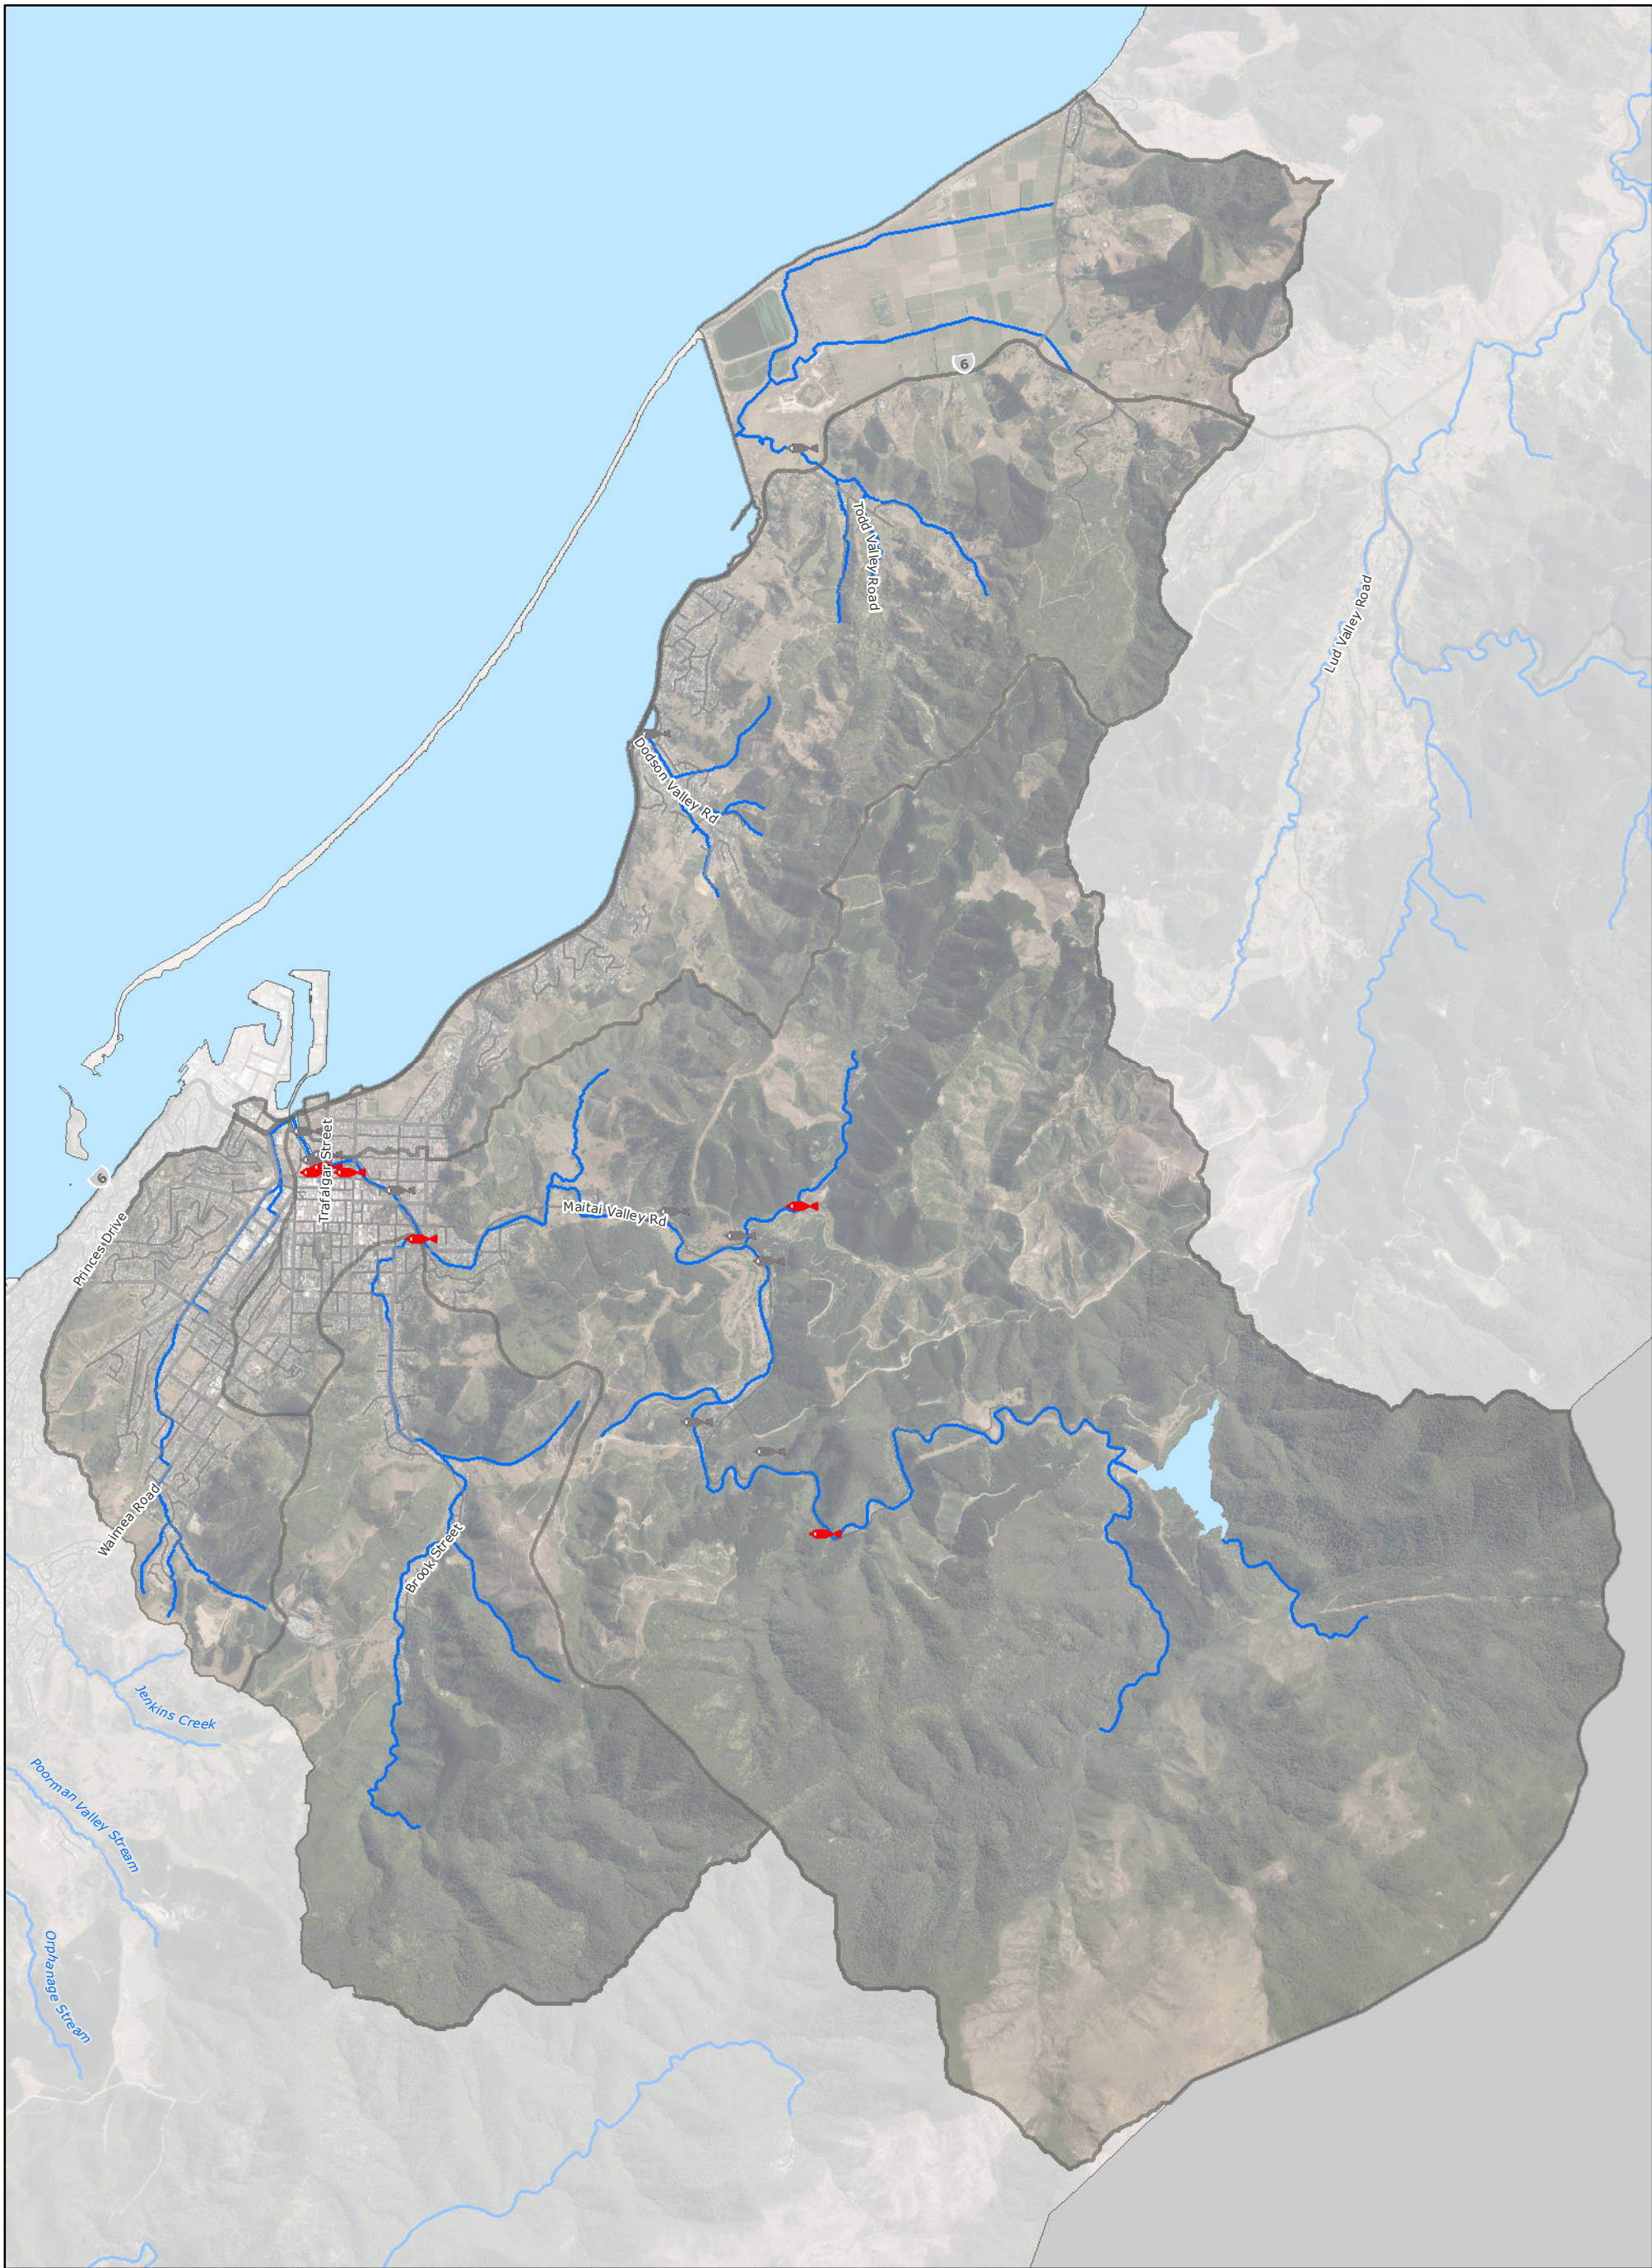

Koara & Kokopu Sightings

Maitai

Legend

- Koaro
- Banded Kokopu
- Giant Kokopu
- Shortjaw Kokopu

N

January 2015

File Ref: A1304989
 IJT. Original map size A3.
 The map is an approximate representation only and must not be used to determine the location or size of items shown, or to identify legal boundaries. To the extent permitted by law, the Nelson City Council, their employees, agents and contractors will not be liable for any costs, damages or loss suffered as a result of the data or plan, and no warranty of any kind is given as to the accuracy or completeness of the information represented.
 Nelson City Council information is licensed under a Creative Commons Attribution-NonCommercial 3.0 New Zealand License. Nelson City Council data must not be sold without prior written consent.
 For more information please contact us. Cadastral information derived from the Land Information New Zealand. CROWN COPYRIGHT RESERVED.

Smelt, Lamprey & Torrent Fish Sightings

Maitai

Legend

- Smelt
- Torrent Fish
- Lamprey

Scale 1:55,000

N

January 2015

File Ref: A1304989
 IJT. Original map size A3.
 The map is an approximate representation only and must not be used to determine the location or size of items shown, or to identify legal boundaries. To the extent permitted by law, the Nelson City Council, their employees, agents and contractors will not be liable for any costs, damages or loss suffered as a result of the data or plan, and no warranty of any kind is given as to the accuracy or completeness of the information represented.
 Nelson City Council information is licensed under a Creative Commons Attribution-NonCommercial 3.0 New Zealand License. Nelson City Council data must not be sold without prior written consent.
 For more information please contact us. Cadastral information derived from the Land Information New Zealand. CROWN COPYRIGHT RESERVED.