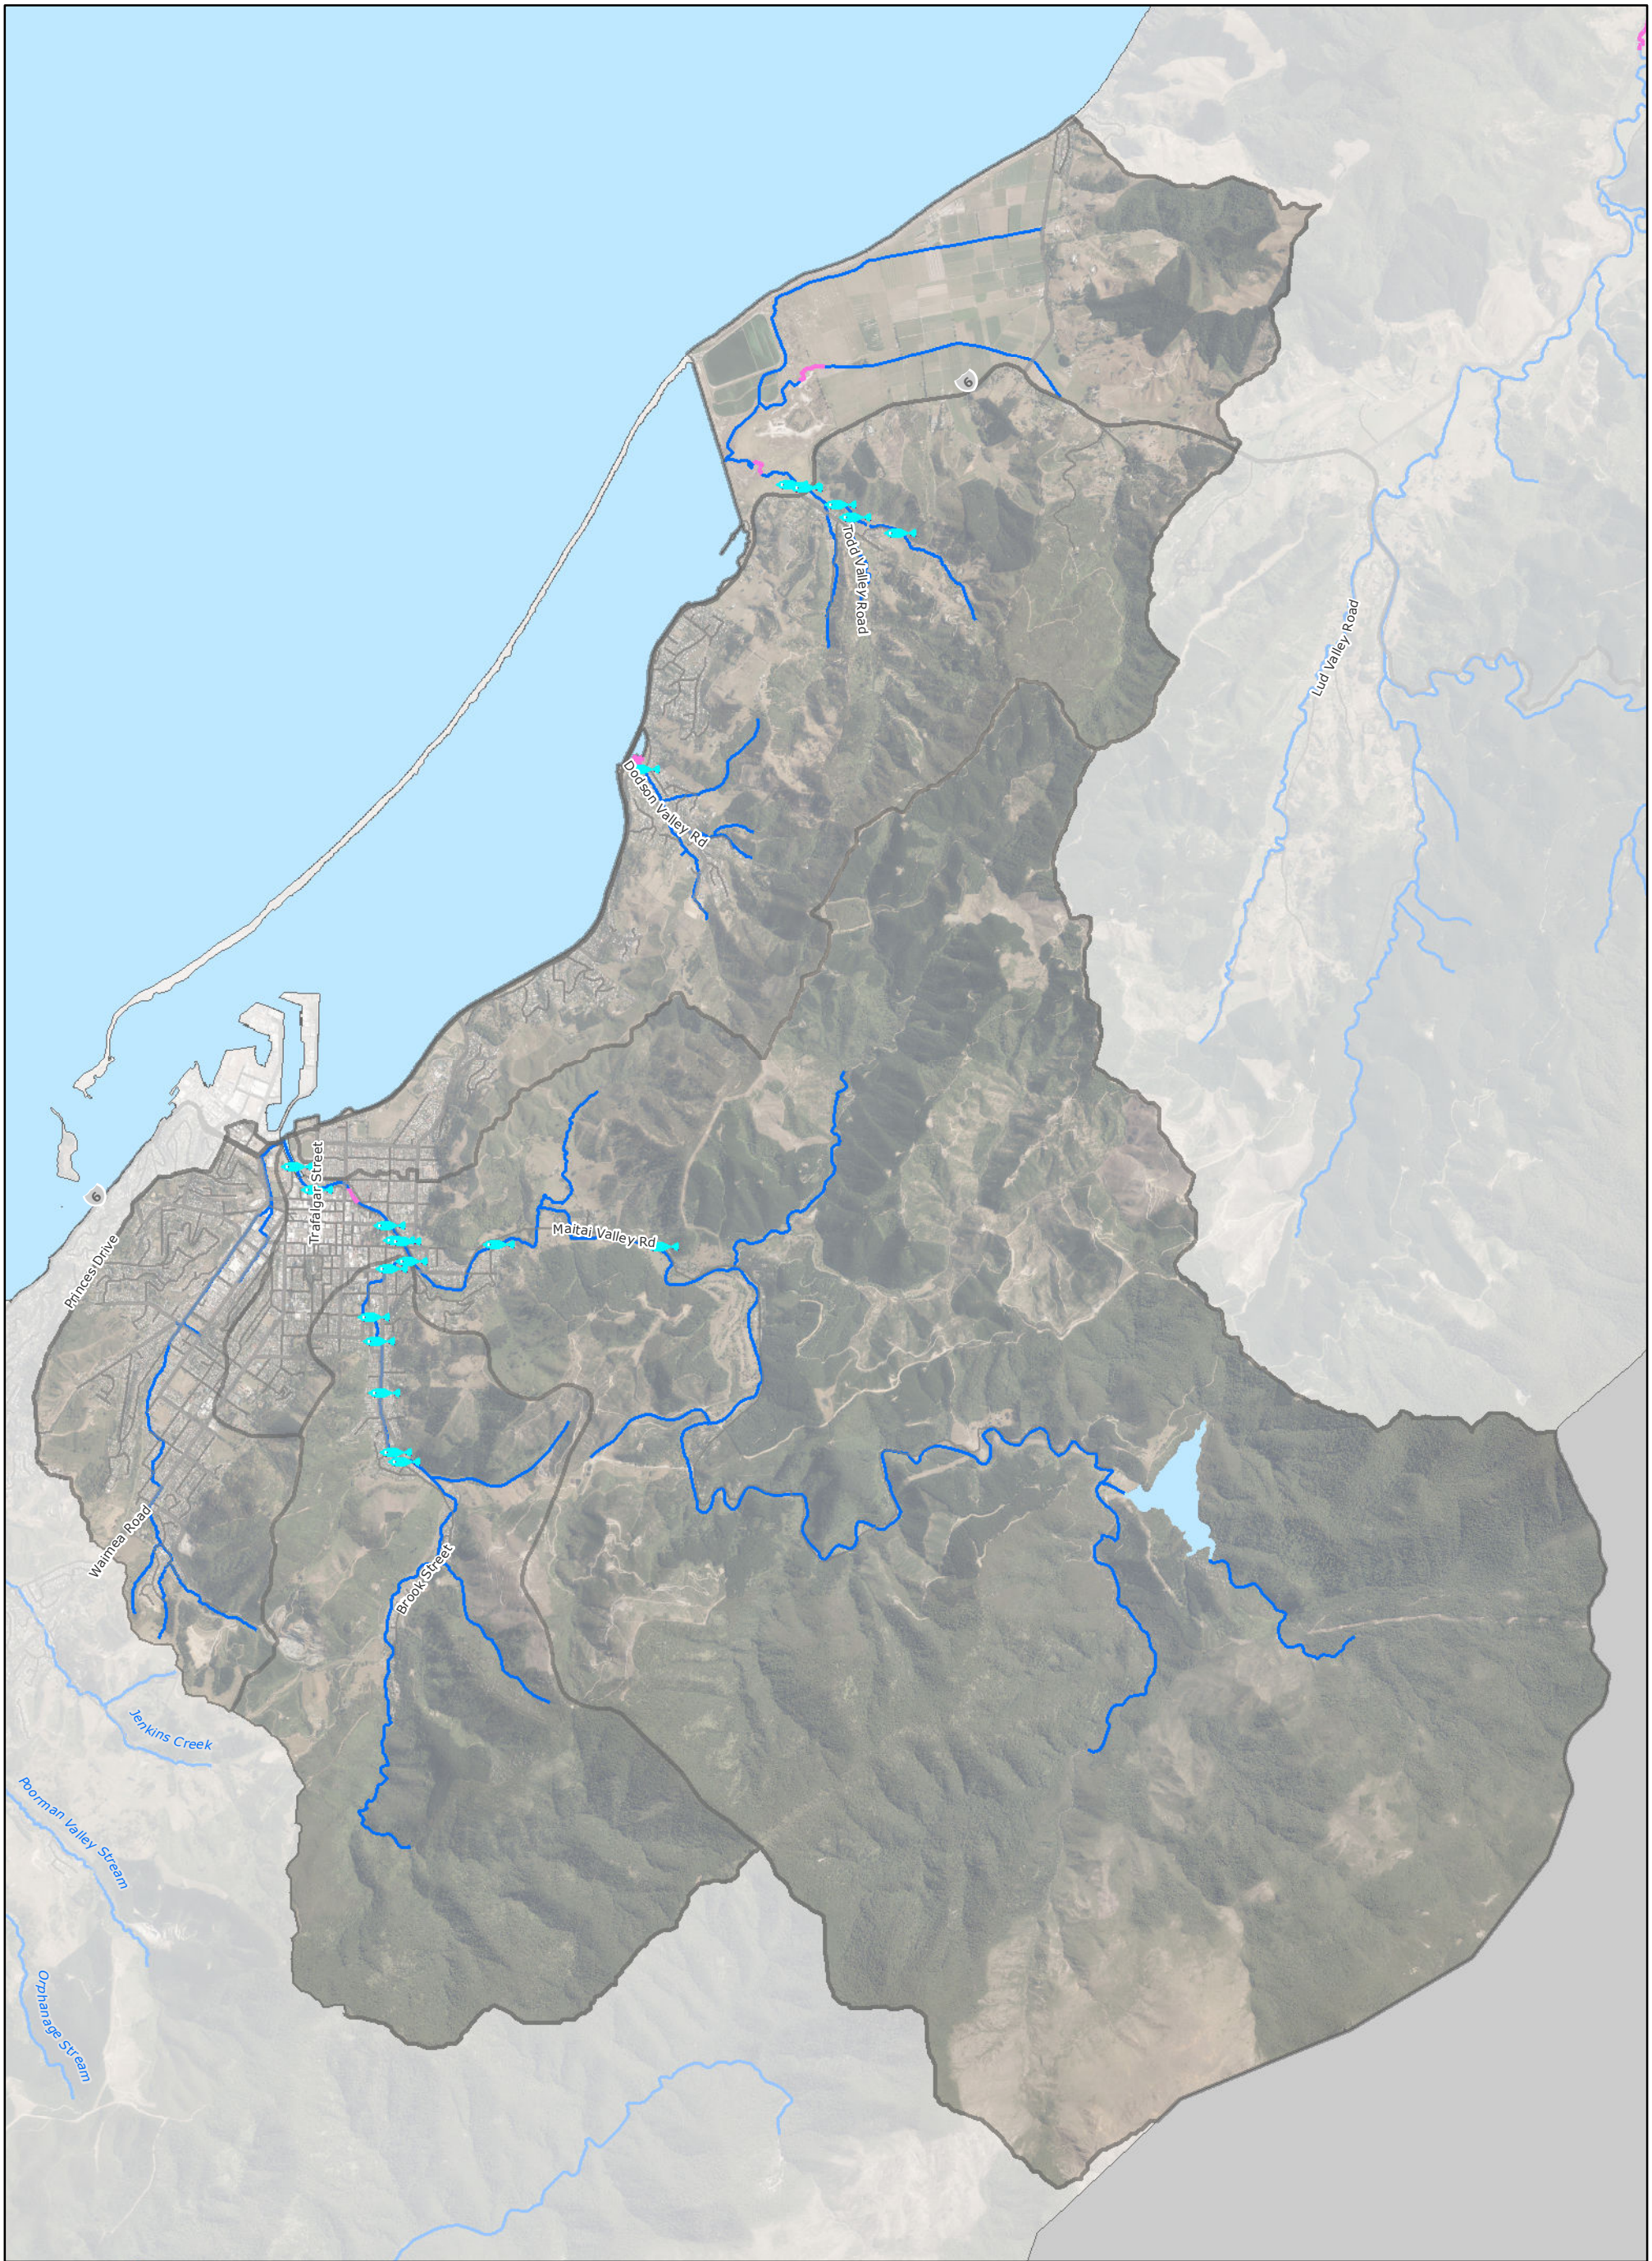

- 🐟 Longfin Eel
- 🐟 Shortfin Eel
- 🐟 Unidentified Eel

N

January 2015

Inanga Sightings & Potential Spawning Locations

Maitai

Legend

- Inanga
- Inanga Spawning Areas

Scale 1:55,000

Koara & Kokopu Sightings

Maitai

Legend

- Koaro
- Banded Kokopu
- Giant Kokopu
- Shortjaw Kokopu

N

January 2015

File Ref: A1304989
 IJT. Original map size A3.
 The map is an approximate representation only and must not be used to determine the location or size of items shown, or to identify legal boundaries. To the extent permitted by law, the Nelson City Council, their employees, agents and contractors will not be liable for any costs, damages or loss suffered as a result of the data or plan, and no warranty of any kind is given as to the accuracy or completeness of the information represented.
 Nelson City Council information is licensed under a Creative Commons Attribution-NonCommercial 3.0 New Zealand License. Nelson City Council data must not be sold without prior written consent.
 For more information please contact us. Cadastral information derived from the Land Information New Zealand. CROWN COPYRIGHT RESERVED.