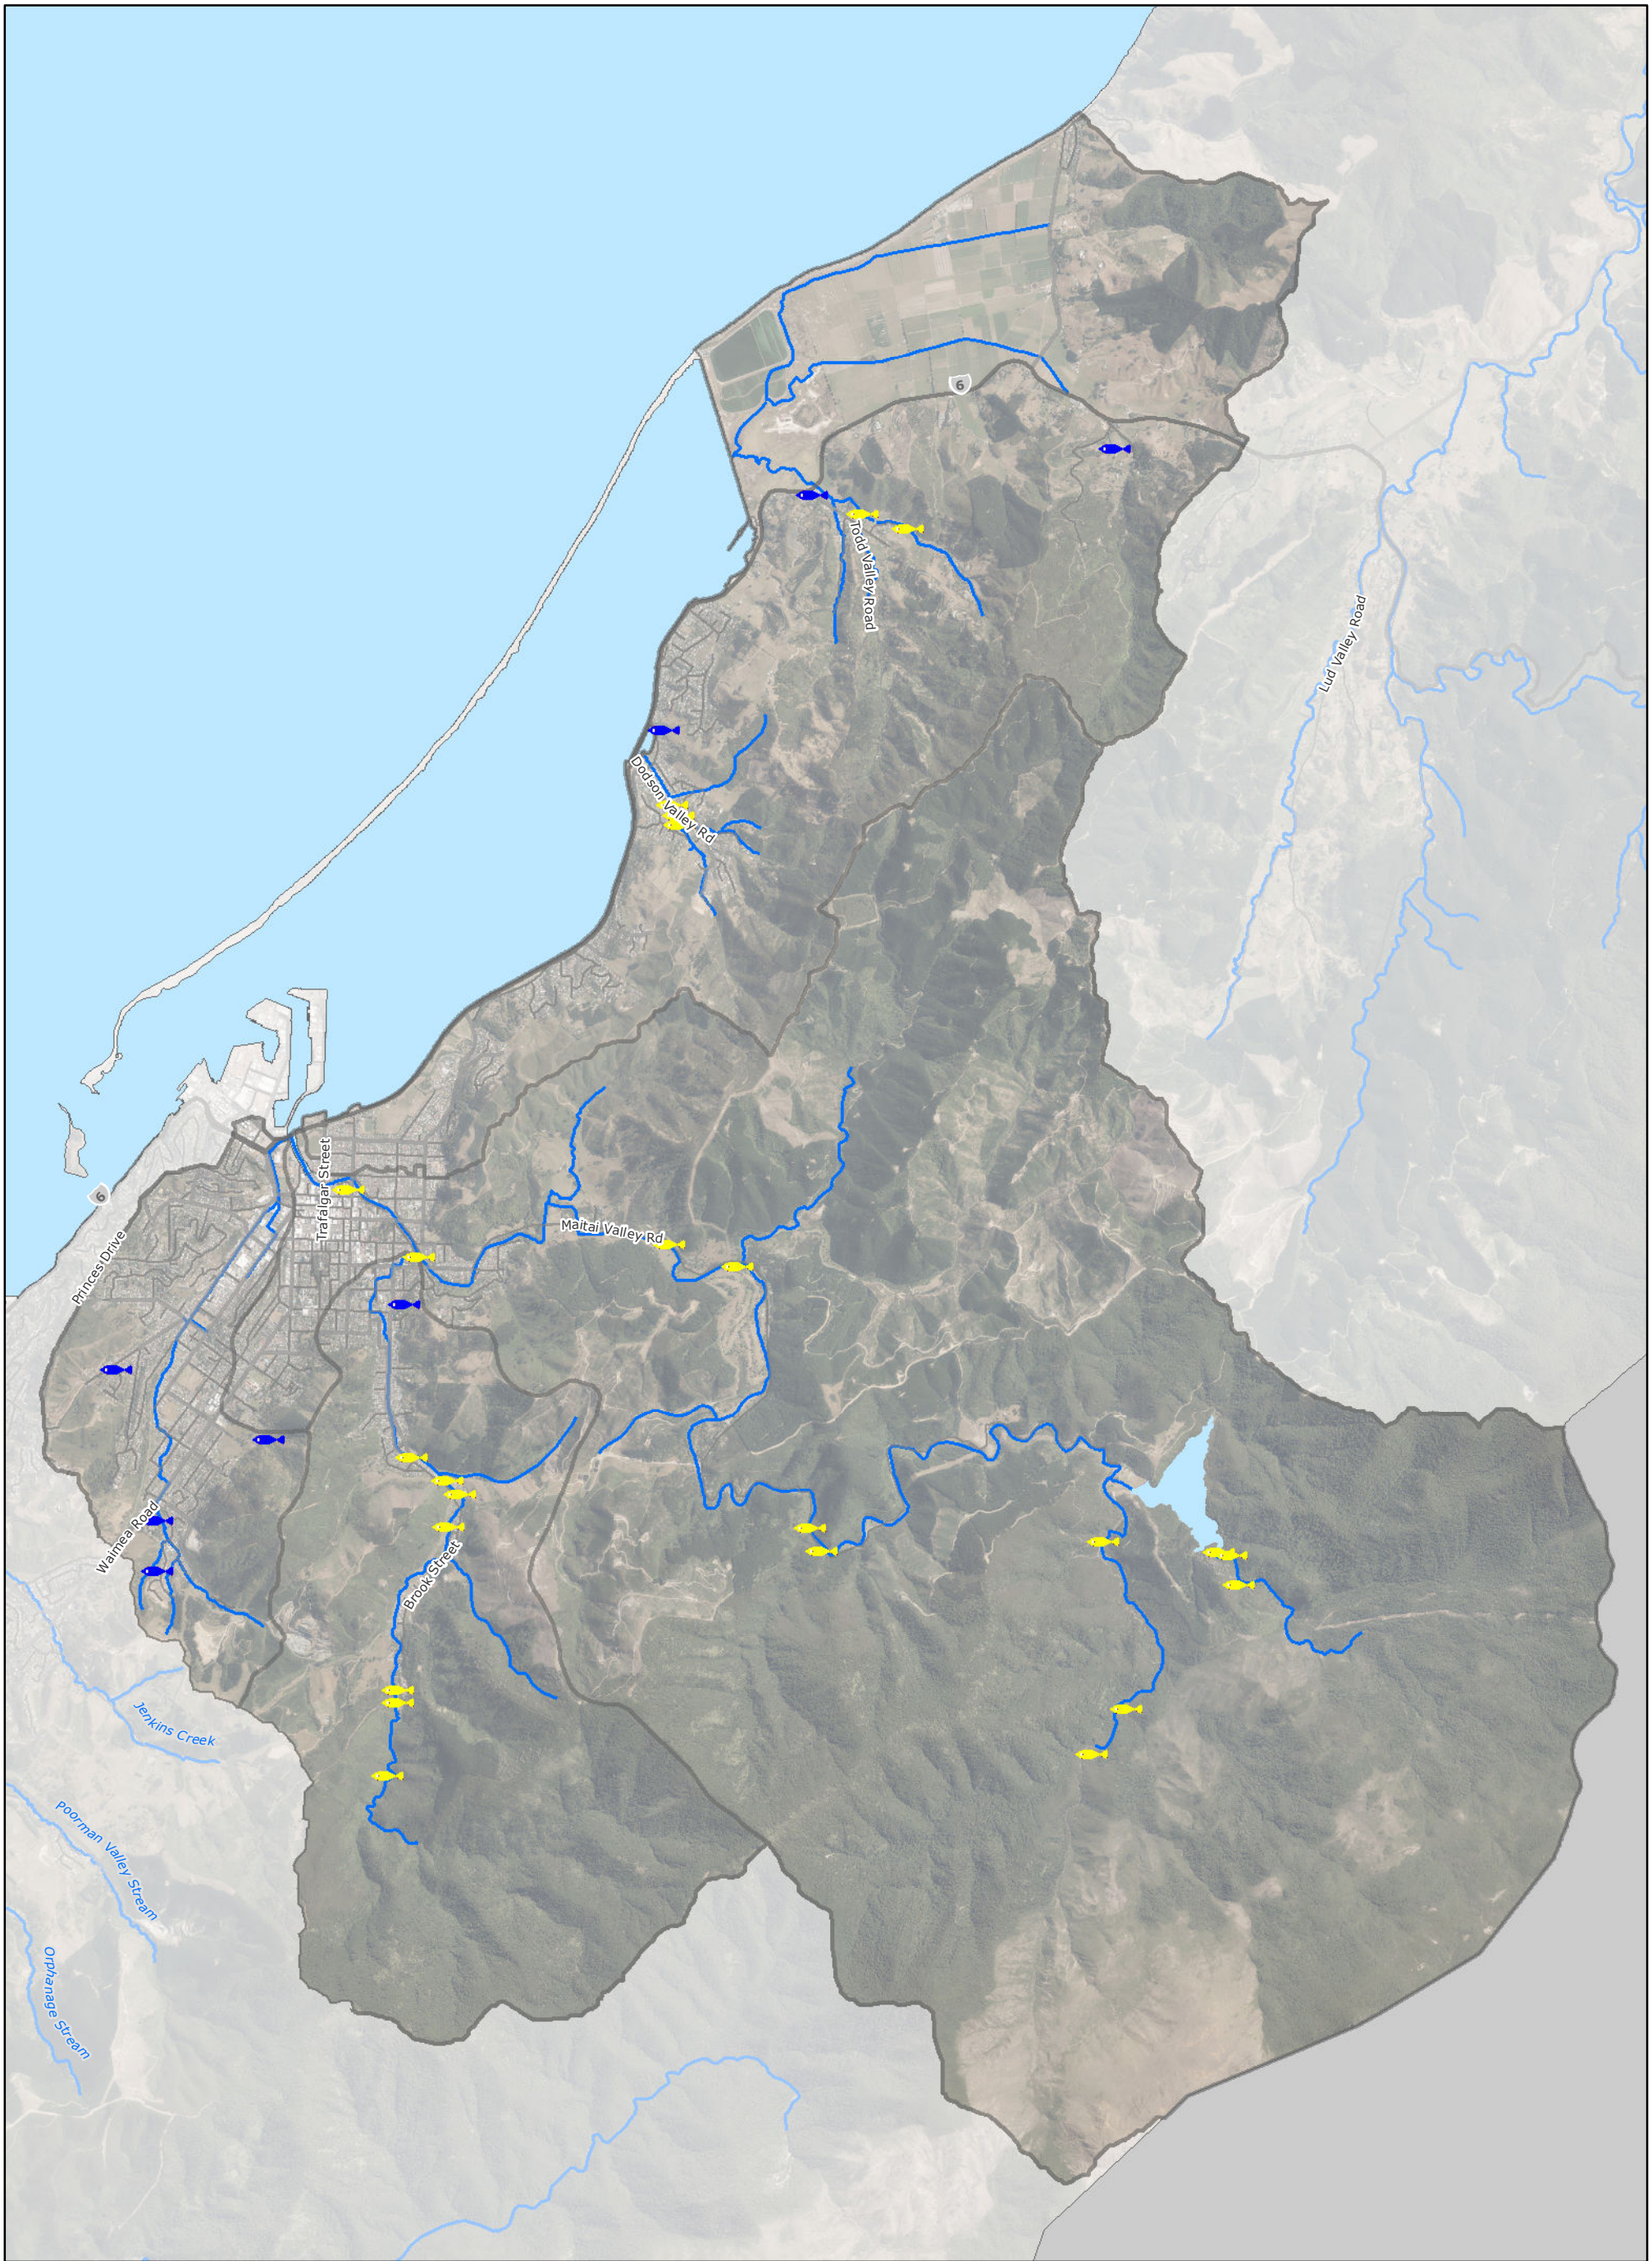

- 🐟 Longfin Eel
- 🐟 Shortfin Eel
- 🐟 Unidentified Eel

N

January 2015

Inanga Sightings & Potential Spawning Locations

Maitai

Legend

- Inanga
- Inanga Spawning Areas

Scale 1:55,000

Koara & Kokopu Sightings

Maitai

Legend

- Koaro
- Banded Kokopu
- Giant Kokopu
- Shortjaw Kokopu

N

January 2015

File Ref: A1304989
 IJT. Original map size A3.
 The map is an approximate representation only and must not be used to determine the location or size of items shown, or to identify legal boundaries. To the extent permitted by law, the Nelson City Council, their employees, agents and contractors will not be liable for any costs, damages or loss suffered as a result of the data or plan, and no warranty of any kind is given as to the accuracy or completeness of the information represented.
 Nelson City Council information is licensed under a Creative Commons Attribution-NonCommercial 3.0 New Zealand License. Nelson City Council data must not be sold without prior written consent.
 For more information please contact us. Cadastral information derived from the Land Information New Zealand. CROWN COPYRIGHT RESERVED.