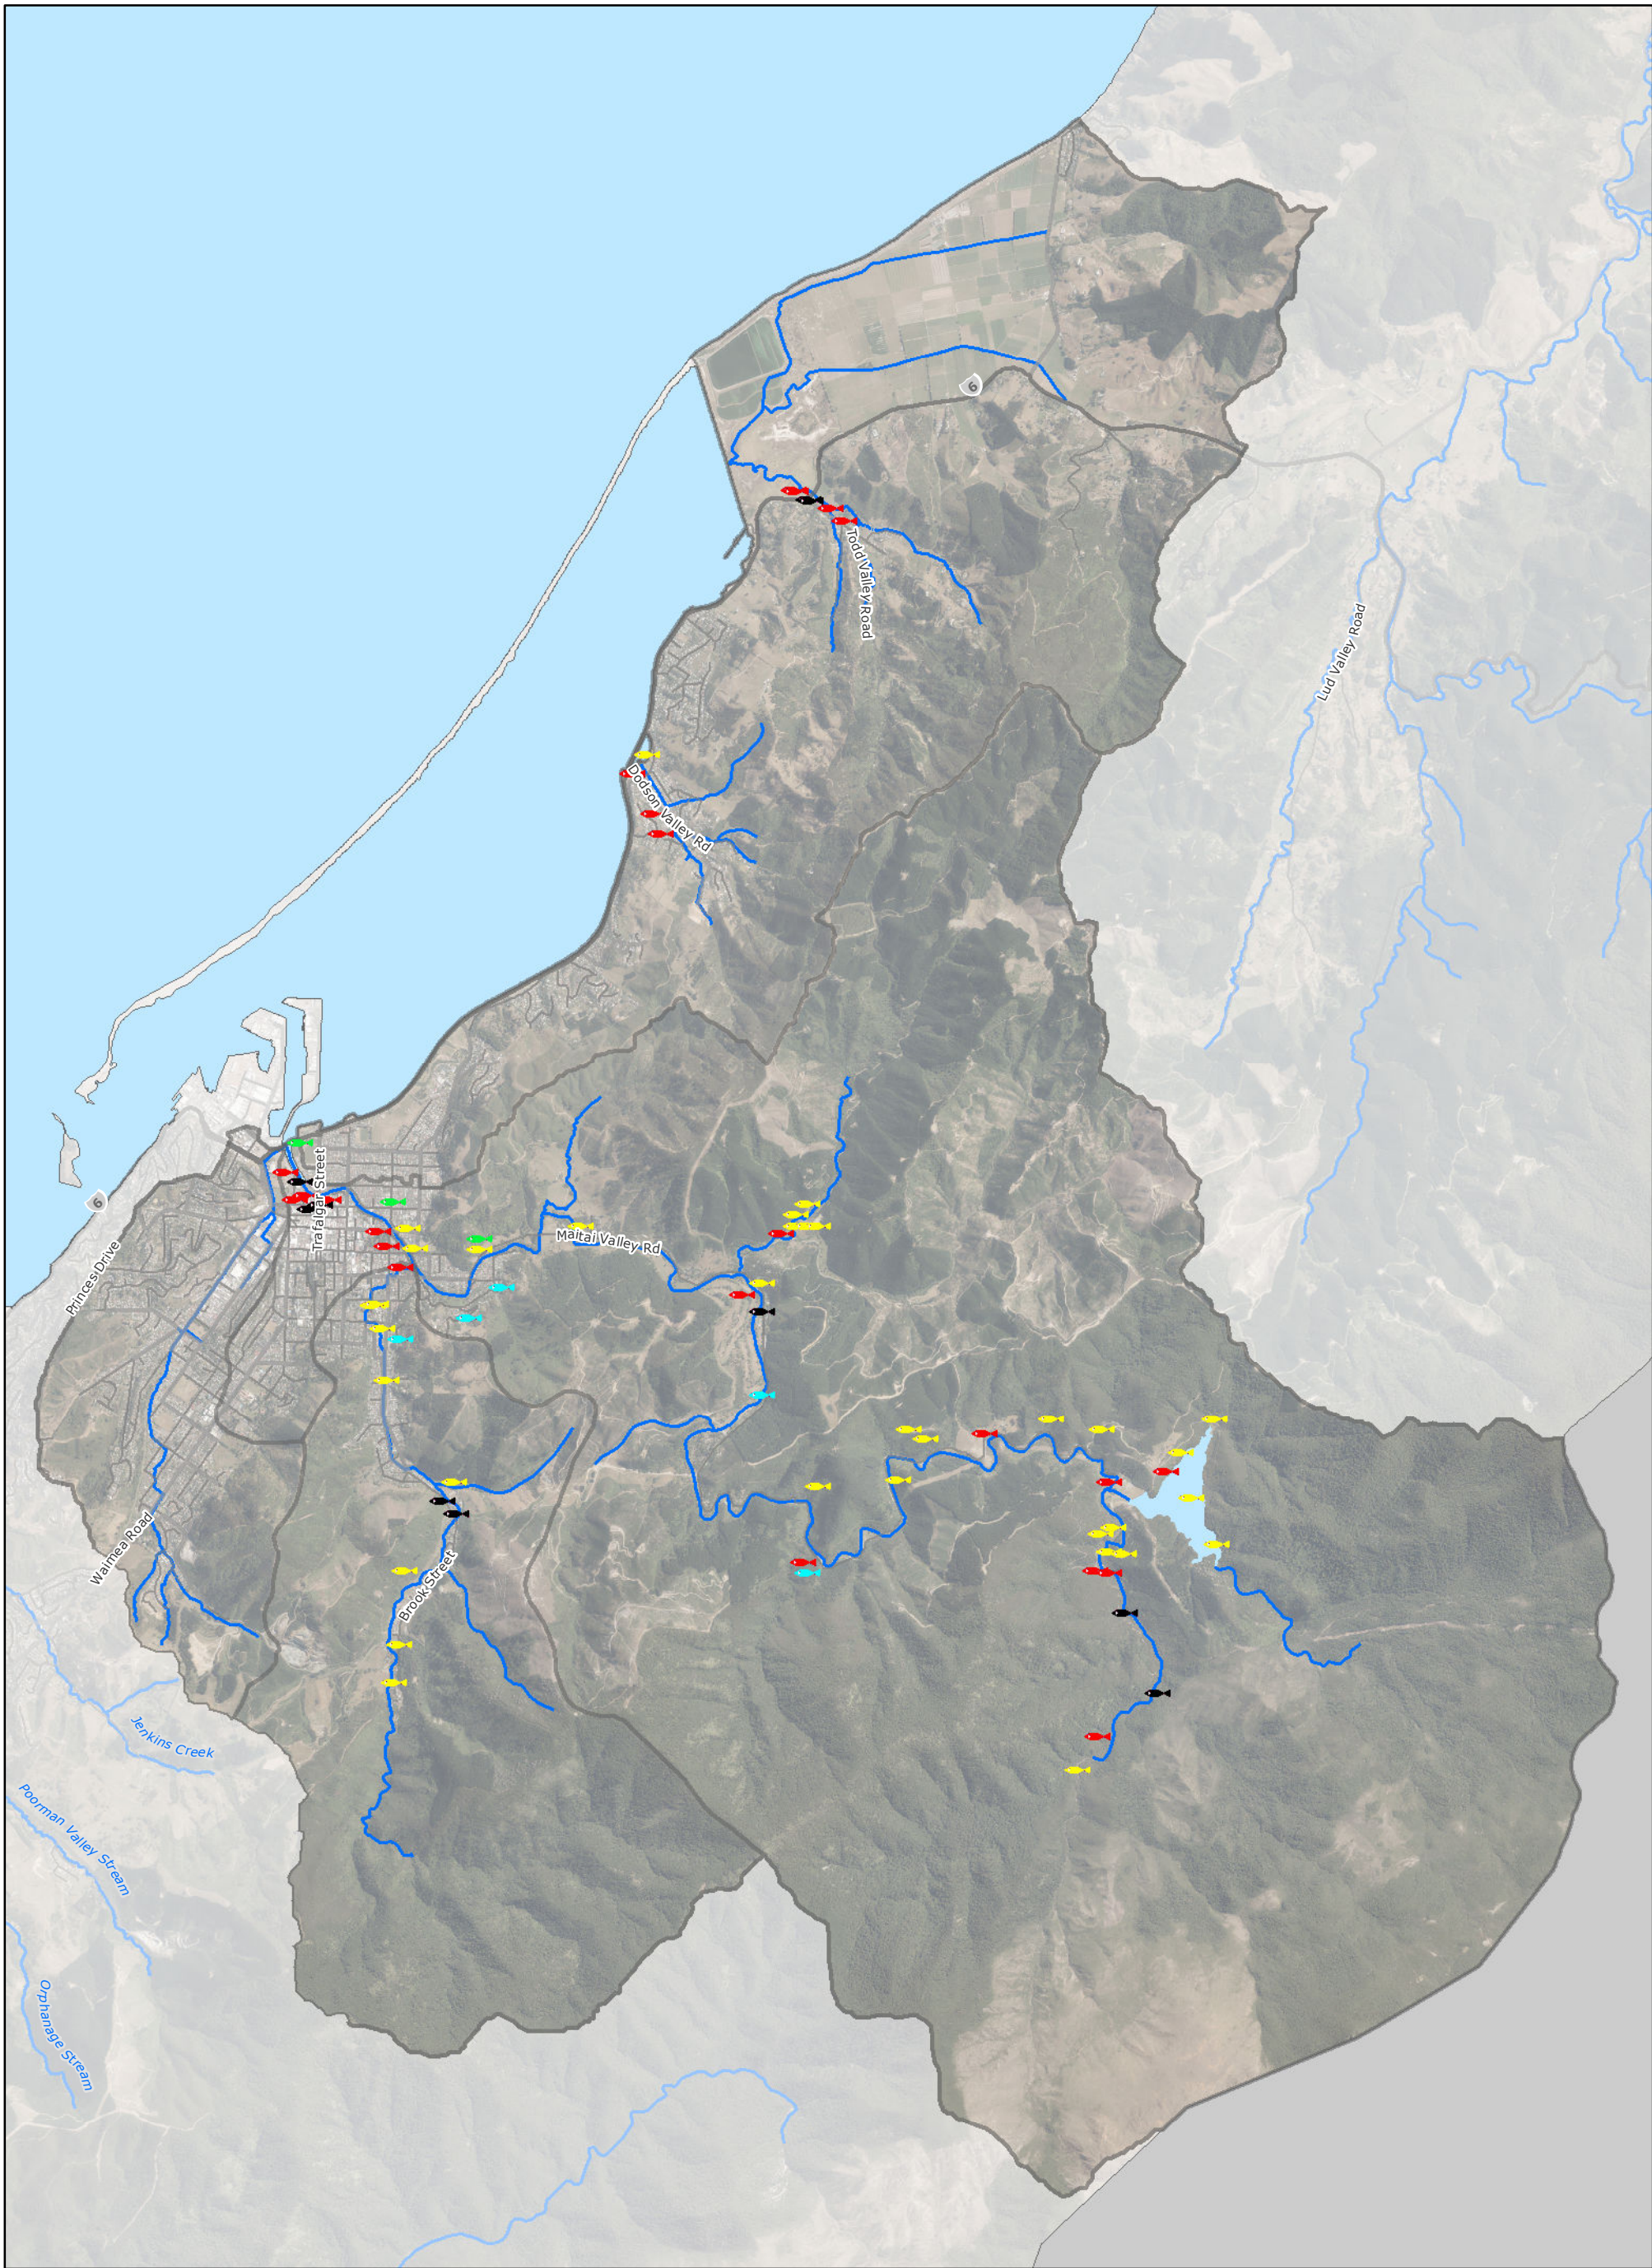

Brown Trout Sightings

Maitai

Legend

 Brown Trout

Scale 1:55,000

January 2015

File Ref: A1304989
 IJT. Original map size A3.
 The map is an approximate representation only and must not be used to determine the location or size of items shown, or to identify legal boundaries. To the extent permitted by law, the Nelson City Council, their employees, agents and contractors will not be liable for any costs, damages or loss suffered as a result of the data or plan, and no warranty of any kind is given as to the accuracy or completeness of the information represented.
 Nelson City Council information is licensed under a Creative Commons Attribution-NonCommercial 3.0 New Zealand License. Nelson City Council data must not be sold without prior written consent.
 For more information please contact us. Cadastral information derived from the Land Information New Zealand. CROWN COPYRIGHT RESERVED.

Koara & Kokopu Sightings

Maitai

Legend

- Koaro
- Banded Kokopu
- Giant Kokopu
- Shortjaw Kokopu

N

January 2015

File Ref: A1304989
 IJT. Original map size A3.
 The map is an approximate representation only and must not be used to determine the location or size of items shown, or to identify legal boundaries. To the extent permitted by law, the Nelson City Council, their employees, agents and contractors will not be liable for any costs, damages or loss suffered as a result of the data or plan, and no warranty of any kind is given as to the accuracy or completeness of the information represented.
 Nelson City Council information is licensed under a Creative Commons Attribution-NonCommercial 3.0 New Zealand License. Nelson City Council data must not be sold without prior written consent.
 For more information please contact us. Cadastral information derived from the Land Information New Zealand. CROWN COPYRIGHT RESERVED.