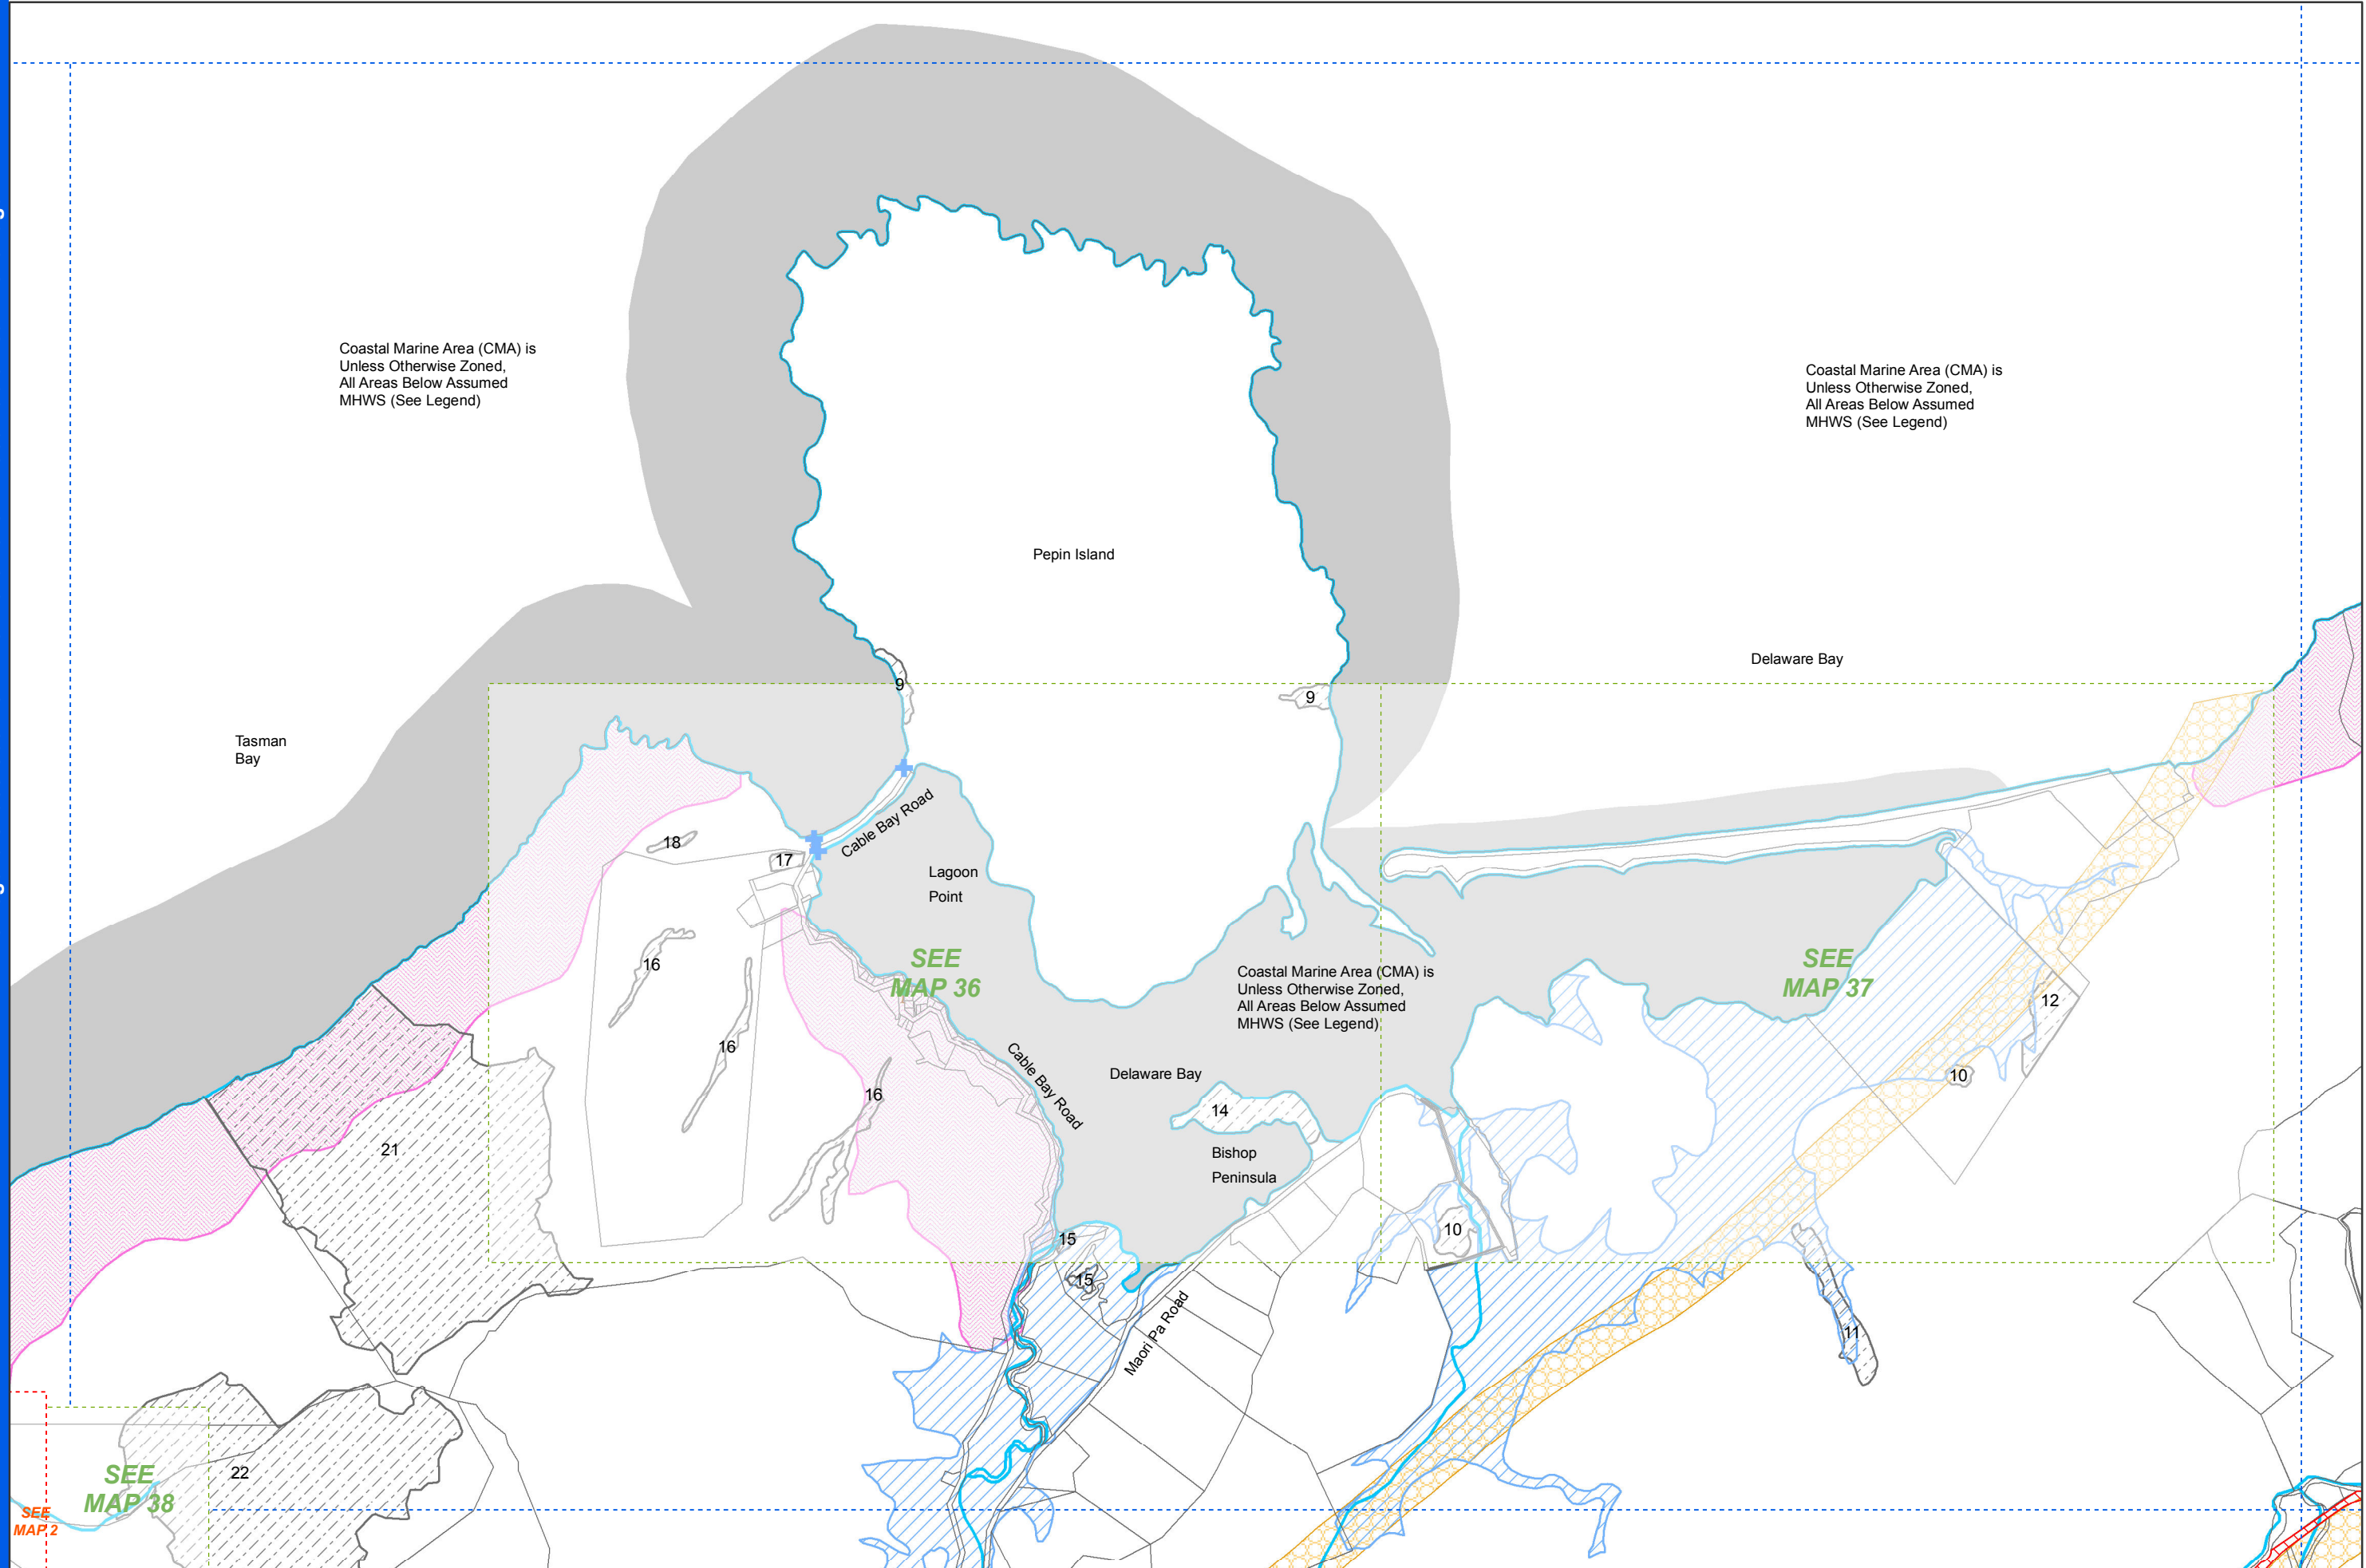

Coastal Marine Area (CMA) is Unless Otherwise Zoned, All Areas Below Assumed MHWS (See Legend)

Coastal Marine Area (CMA) is Unless Otherwise Zoned, All Areas Below Assumed MHWS (See Legend)

1:25,000
MAP 46

Maps Generated by Nelson City Council's GIS System
This Publication is Copyright Reserved by Nelson City Council - Cadastral Information derived from the Crown Records System.
CROWN COPYRIGHT RESERVED - Approved for internal reproduction by Nelson City Council