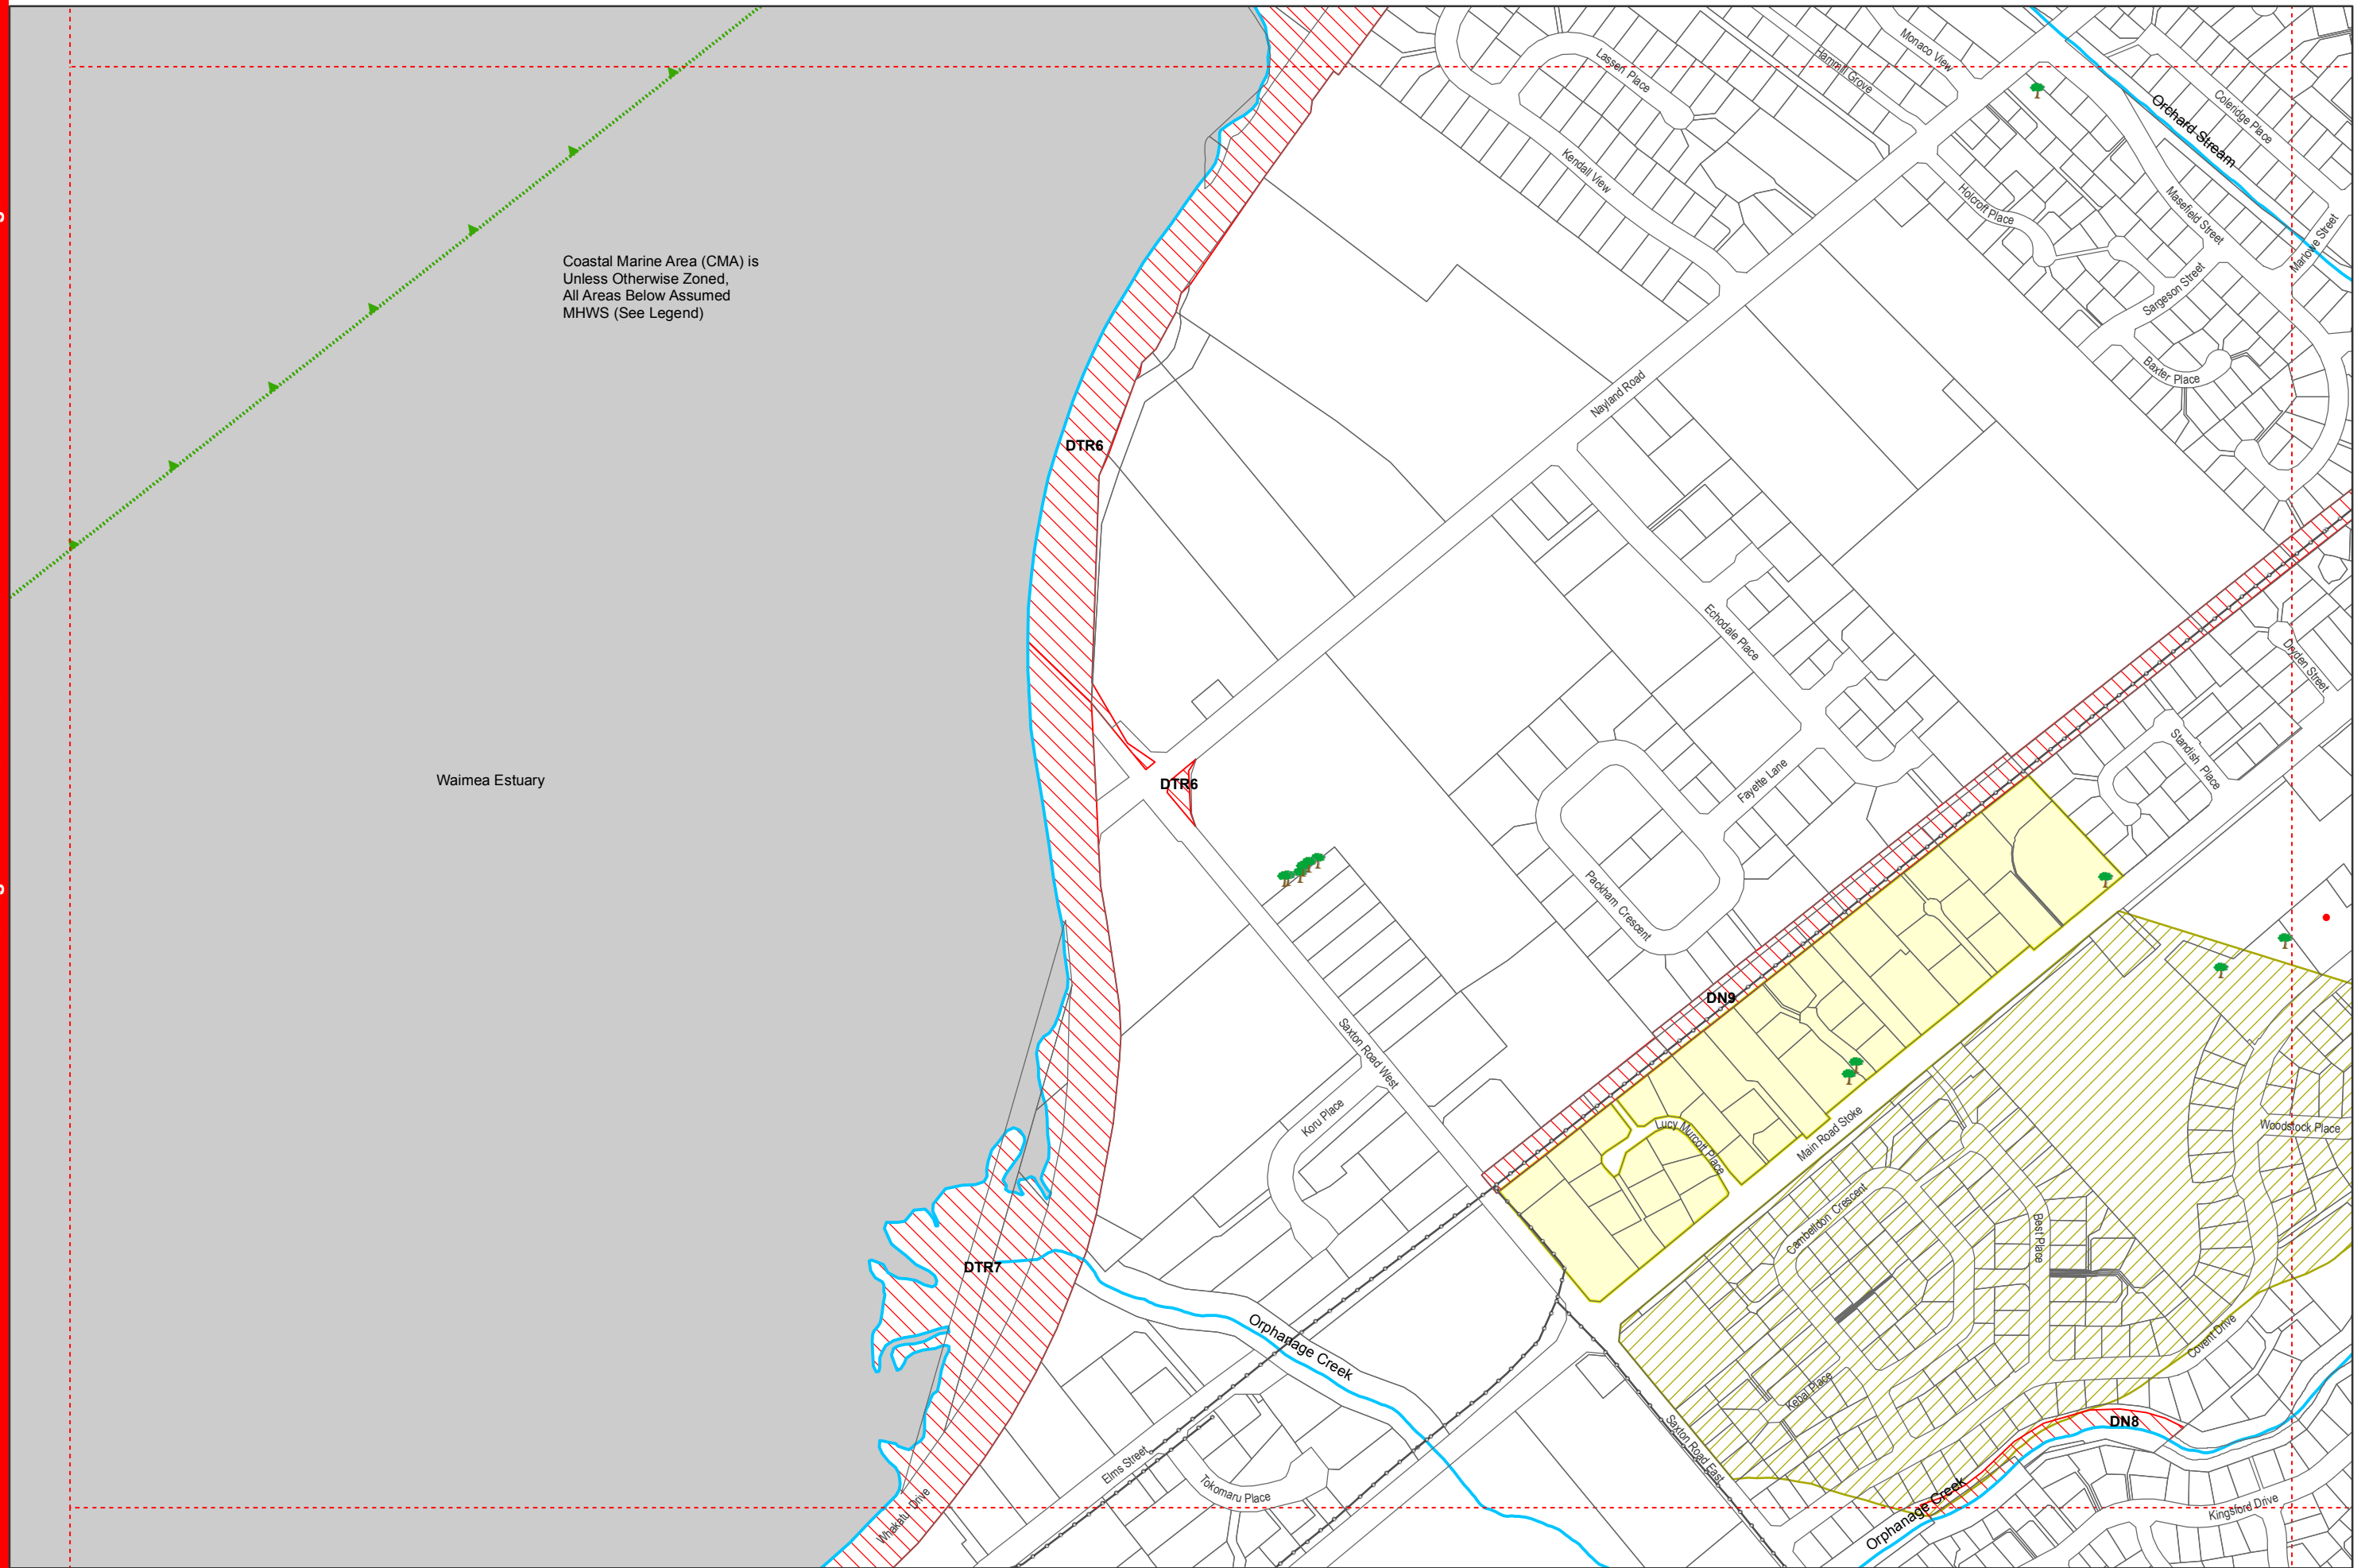

Coastal Marine Area (CMA) is Unless Otherwise Zoned, All Areas Below Assumed MHWS (See Legend)

Waimea Estuary

1:5,000
MAP 29

Maps Generated by Nelson City Council's GIS System
This Publication is Copyright Reserved by Nelson City Council - Cadastral Information derived from the Crown Records System.
CROWN COPYRIGHT RESERVED - Approved for internal reproduction by Nelson City Council